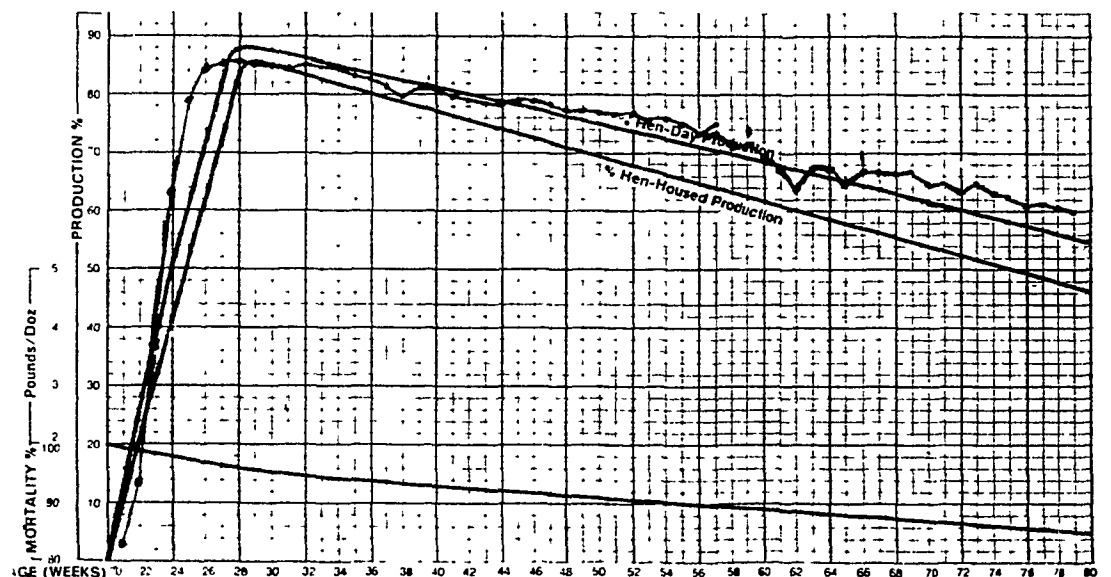

No One Offers More...

Strain	DeKalb DK
Number of Pullets Housed	31,100
Mortality (%)	6.78
Date Pullets Capitalized	20 Weeks
Date Out	April 13, 1982
Average Hen-Day Production (%)	71.0
Dozens of Eggs per Hen	24
Pounds of Feed per Dozen Eggs	3.52
Pounds of Feed per 100 Hens	20.9

The following Purina programs were used during this flock's laying cycle:
Bio-Mittent™ Lighting Program
Nutri-Cycle™ System of Feeding Poultry
Winter Ventilation
Limi-Fed™ Program

WEEKLY FLOCK PERFORMANCE GRAPH