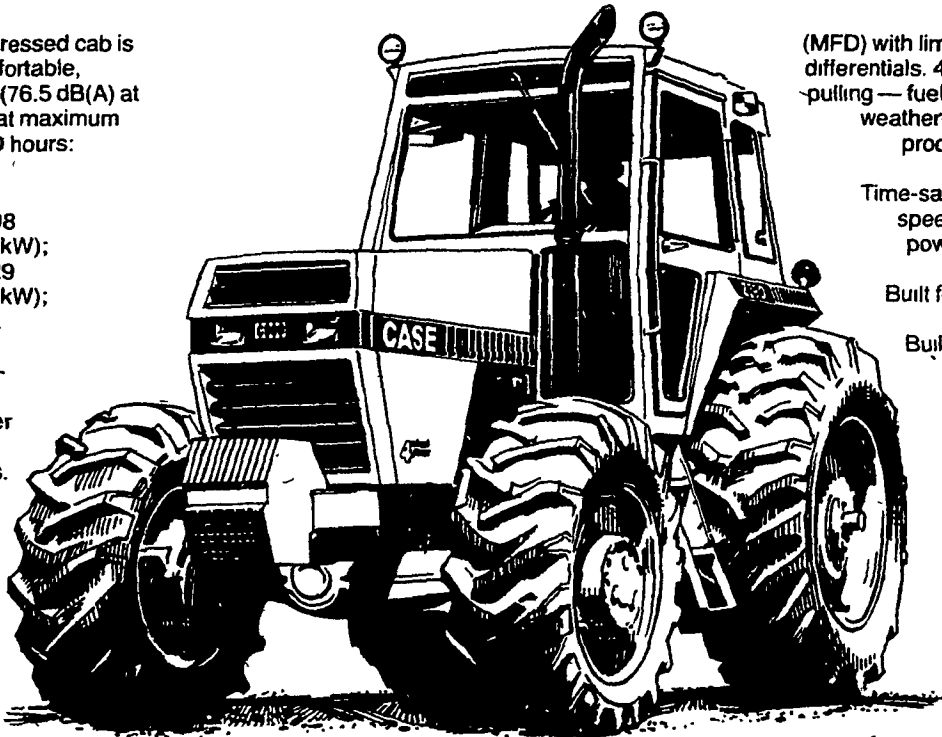

No Matter Where You Look,  
You Won't Beat CASE

You'll get this Case Silent Guardian cab with heater, air conditioner and 6-way adjustable President's Chair

# FREE

when you buy a new Case 2090 or 2290 tractor with MFD (Mechanical Front Wheel Drive)

Sound suppressed cab is roomy, comfortable, clean, quiet (76.5 dB(A) at 75% of pull at maximum power for 10 hours: official test).

2090 has 108 PTO hp (80 kW); 2290 has 129 PTO hp (96 kW); official tests.

Power differential lock directs power to both rear drive wheels.

(MFD) with limited slip differentials. 4-wheels pulling — fuel-saving, weather-beating productivity.