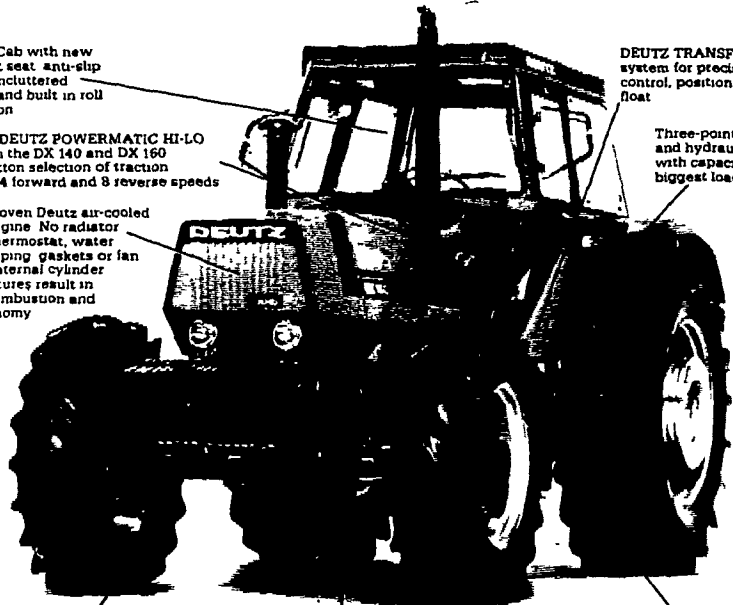

Many parts interchangeable with all DX models

Double caliper disc brakes