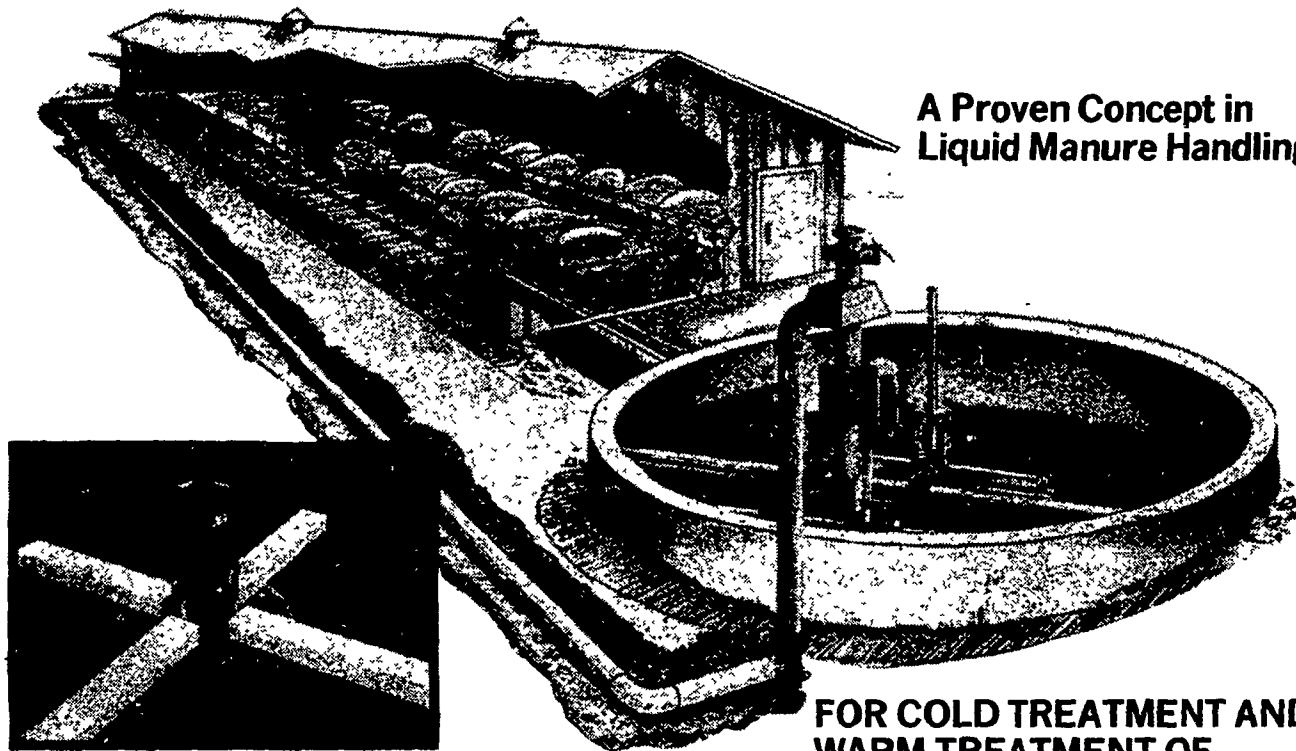

DE LAVAL®

OPEN HOUSE

SPONSORED BY:

TRI-COUNTY SWINE SYSTEMS

608 E. Evergreen Road
Lebanon, Pa.
Phone: 717-274-3488

BIO-CIRC® System

The Centri-Rator®
Aeration Unit

A Proven Concept in
Liquid Manure Handling

FOR COLD TREATMENT AND
WARM TREATMENT OF
AGRICULTURAL WASTES

ON DISPLAY - DeLaval® Slurry Spreader

TRI-COUNTY SWINE SYSTEMS
Your Authorized Dealer For:

LIQUID MANURE HANDLING EQUIPMENT

- MANURE PUMPS
- SOIL INJECTORS
- PTO PUMPS
- LAGOON PUMPS
- TM70 MIXER
- CENTRI-RATOR
- SEPARATION SYSTEMS
- STATIONARY PUMPS
- AERATION UNIT