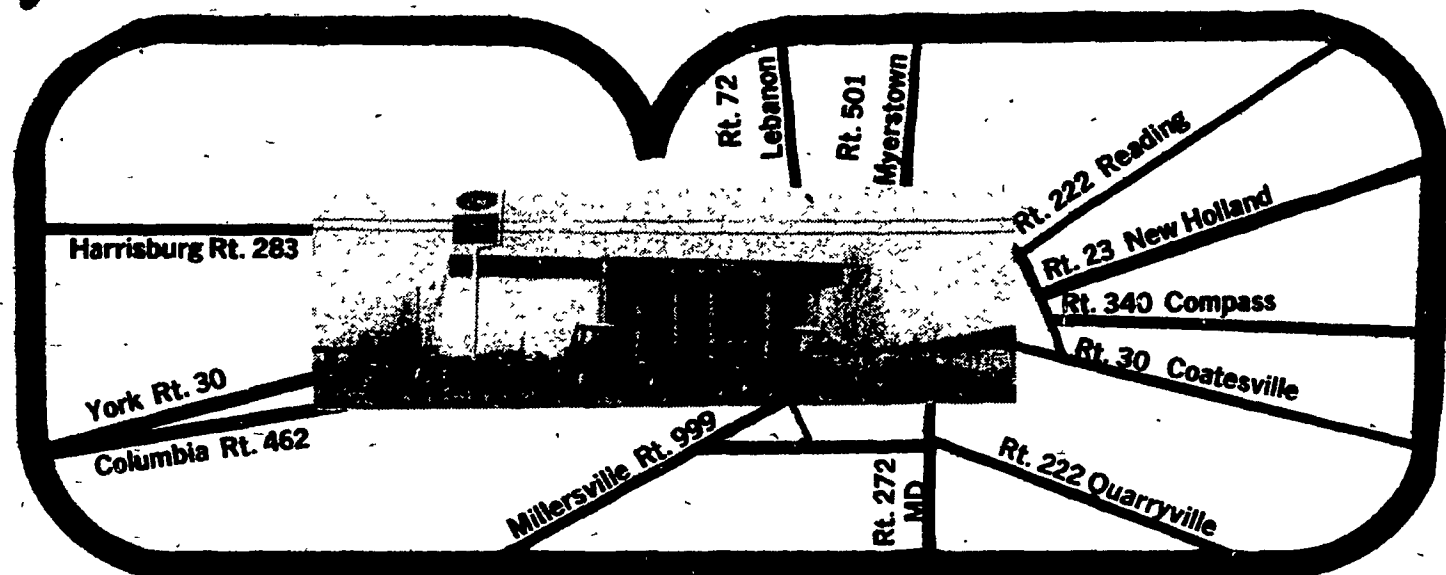

LANCASTER FORD TRACTOR

LANCASTER COUNTY'S NO. 1 FULL SERVICE DEALER

ALL ROADS LEAD TO THE HOME OF THE FRIENDLY RELIABLES

**FORD TW30 2WD
IN STOCK
REBATE \$5000⁰⁰**

**NEW SERIES 10's
IN STOCK**

**FORD TW20 4WD
IN STOCK
REBATE \$6000.00**

OR ANY ONE OF THESE THREE OPTIONS

1
9 3/4 %
A.P.R. 12 mo. financing
with FMCC

OR

2
**FREE - New 1983 Ford
Ranger Pick-up Truck With
TW10, TW20 or TW30
purchase**

OR

3
**WAIVER OF FINANCE
No Payments or interest
until March 1, 1983**

**SALES
LEASING**

**PARTS
SERVICE**

**THE BIGGEST — THE FAIREST — THE FRIENDLIEST
LANCASTER FORD TRACTOR INC.**

1655 Rohrerstown Road, Lancaster, PA
Flory Mill Exit off Route 283 Phone: 717-569-7063

A LOW PRICE IS SOON FORGOTTEN — GOOD SERVICE IS NEVER FORGOTTEN