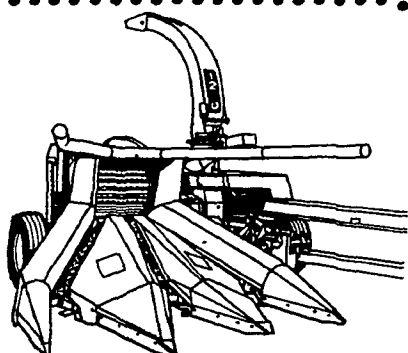

Heavy-duty intake flighting to give added life. Wire screen cage provides protection.

Flex tubes are available optional in 3', 5' and 8' lengths for both 6" and 8" augers. Total flexibility allows bending in any direction to funnel flow of grain into hard-to-reach places.

Ruggedly constructed scissor-type undercarriage "tucks away" to get in close to bins for maximum reach. Trussed axle arms for strength and stability at any angle

DIG YOUR POTATOES THE EASY WAY!

They Do Work! The 3 PT. HITCH, 1 ROW POTATO PLOW - Heavy Angle Tow Bar

Features: • FRAME-Welded Construction
 • SHANK-1"x4" • HITCH-Standard Category 1

In Stock

\$97.85 Complete

GEHL

Super Capacity! GOOD USED GEHL 1200 HARVESTER

with 3 row header and 2 row head available, if needed instead of 3 row. Knives have approx. 50% life, hydraulic spout control, electric transmission controls, used approx. 3 seasons. Ready For Your Field

GEHL ECONOMICAL UNLOADING FORAGE BOX

Gehl's 640 self-unloading forage box gives you high capacity unloading for quick field-to-silo-to-field cycles. Time-saving features include front safety bar and side safety cables for quick shutdown, plus a large 16' cross conveyor auger that unloads the heaviest loads quickly, evenly. For economical unloading, stop by and see the Gehl 640 forage box today!