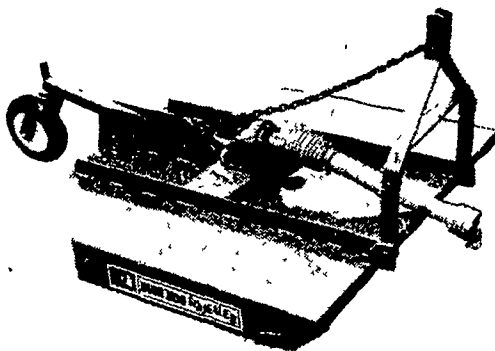

BUSH HOG BRUSH CUTTERS ARE HERE!

- Flexible linkage allows smooth cutting on uneven terrain. ASAE Category 3 universal joint is standard equipment.
- Rugged, all welded 11-gauge steel frame construction. Tapered rear discharge means less tractor horsepower is required.
- Standard Category 1, three-point hitch makes hookup to your tractor fast and easy. Free-swinging blades, round blade holder, and a shear pin are standard equipment.

5 Foot Model **$499.00**

6 Foot Model **$1,361.00**