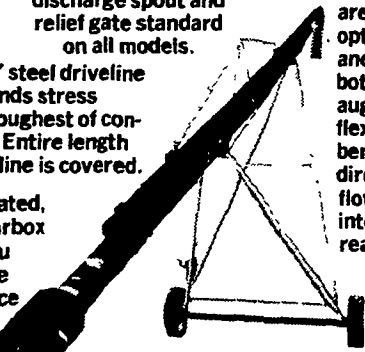

Flex tubes are available optional in 3', 5' and 8' lengths for both 6" and 8" augers. Total flexibility allows bending in any direction to funnel flow of grain into hard-to-reach places.

Ruggedly constructed scissor-type undercarriage "tucks away" to get in close to bins for maximum reach. Trussed axle arms for strength and stability at any angle

DIG YOUR POTATOES THE EASY WAY!

They Do Work! The 3 PT. HITCH, 1 ROW POTATO PLOW - Heavy Angle Tow Bar

Features: • FRAME-Welded Construction
• SHANK-1"x4" • HITCH-Standard Category 1

In Stock

$97.85 Complete