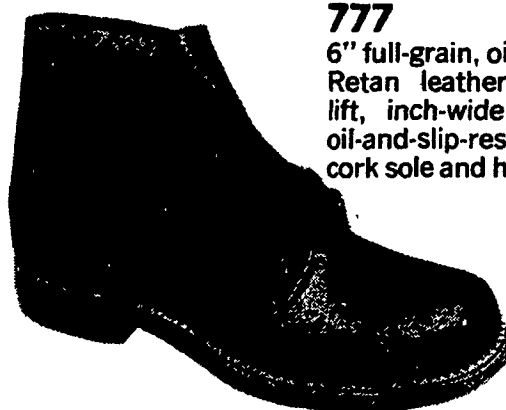

**101**

Black leather, inside arch lift, "Sweat-Proof" leather insole, black cushion crepe wedge sole.

**214**

8" brown Chrome full-grain oil-tanned leather, inch-wide steel shank, oil-resistant Neoprene cushion crepe sole and heel.

**708**

8" full-grain oil-tanned Velva Retan leather, inside arch lift, "Traction-Tred" cushion crepe wedge sole.

## DOWN TO EARTH COMFORT

**1155**

12" full-grain oil-tanned Velva Retan leather, inside arch lift, inch-wide steel shank, oil/slip-resistant chemigum cork sole and heel.

**777**

6" full-grain, oil-tanned Velva Retan leather, inside arch lift, inch-wide steel shank, oil-and-slip-resistant Nitrile cork sole and heel.

**1212**

8" full-grain, oil-tanned Velva Retan leather, quilted Cambrelle® with foam and Thinsulate® insulation. Oil-and-slip-resistant urethane sole and heel.

**LONG LASTING SHOES — PAY MORE — GET MORE — YOU'RE BUYING A HERITAGE!**