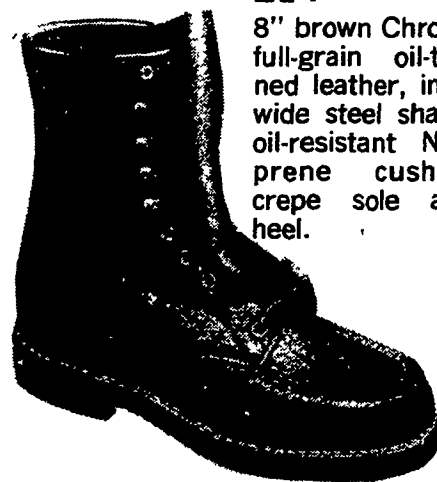

# YES SIR...RED WINGS ARE FIT FOR FARM

**BEST WORK SHOES IN THE WORLD**  
SIZES 6-16/WIDTHS AAA-EEEE  
(NOT ALL WIDTHS IN ALL SIZES)

**947**

8" full-grain, oil-tanned Velva Retan leather, slip resistant cork sole and heel. Features water repellent leather and all of the quality extras that stand for Red Wing!

**101**

Black leather, inside arch lift, "Sweat-Proof" leather insole, black cushion crepe wedge sole.

**214**

8" brown Chrome full-grain oil-tanned leather, inch-wide steel shank, oil-resistant Neoprene cushion crepe sole and heel.