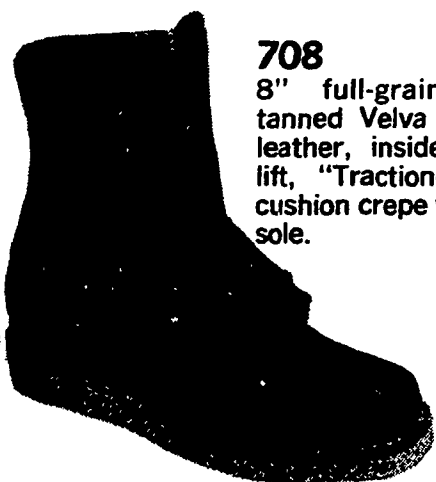

# YES SIR...RED WINGS ARE FIT FOR FARM

**BEST WORK SHOES IN THE WORLD**  
SIZES 6-16/WIDTHS AAA-EEEE  
(NOT ALL WIDTHS IN ALL SIZES)

**947**

8" full-grain, oil-tanned Velva Retan leather, slip resistant cork sole and heel. Features water repellent leather and all of the quality extras that stand for Red Wing!

**101**

Black leather, inside arch lift, "Sweat-Proof" leather insole, black cushion crepe wedge sole.

**214**

8" brown Chrome full-grain oil-tanned leather, inch-wide steel shank, oil-resistant Neoprene cushion crepe sole and heel.

**708**

8" full-grain oil-tanned Velva Retan leather, inside arch lift, "Traction-Tred" cushion crepe wedge sole.

## DOWN TO EARTH COMFORT

**1155**

12" full-grain oil-tanned Velva Retan leather, inside arch lift, inch-wide steel shank, oil/slip-resistant chemigum cork sole and heel.

**777**

6" full-grain, oil-tanned Velva Retan leather, inside arch lift, inch-wide steel shank, oil-and-slip-resistant Nitrile cork sole and heel.