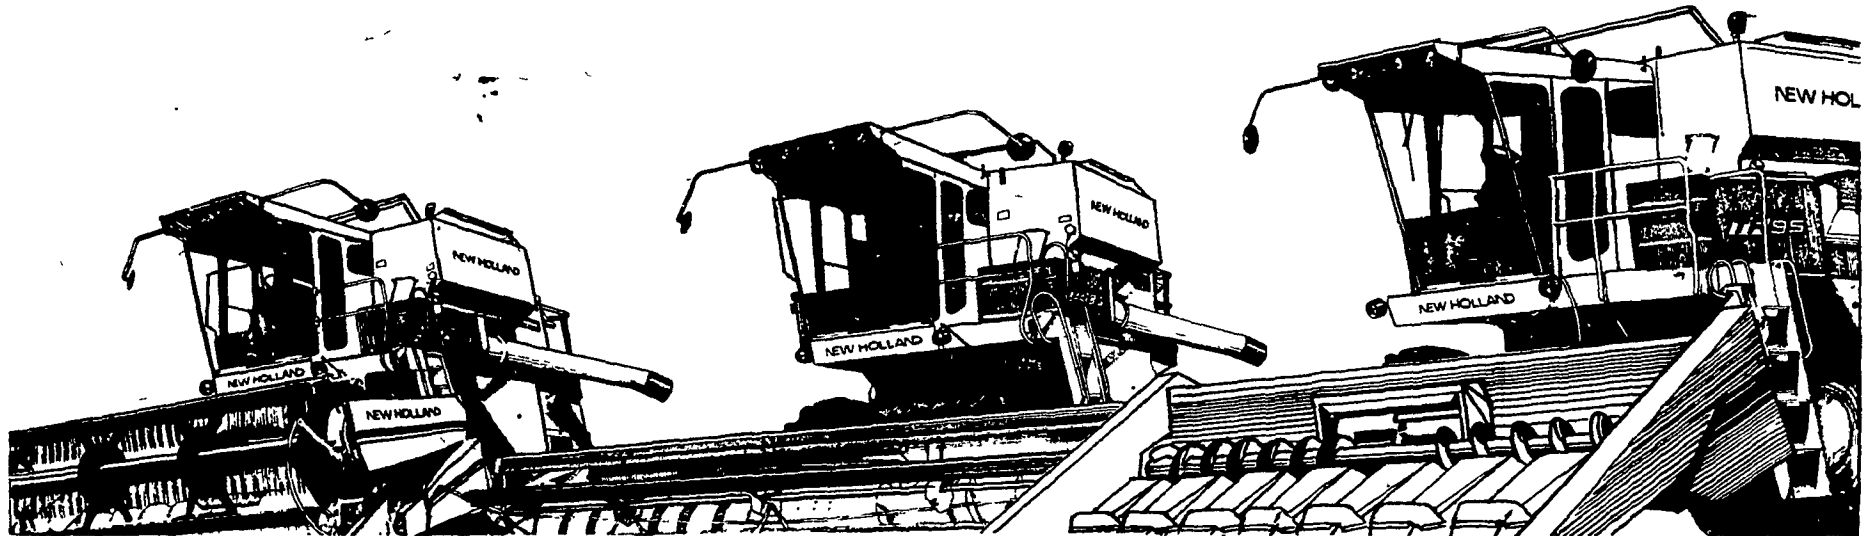

**GET THOSE FALL HARVESTING JOBS DONE
RELIABLY AND ECONOMICALLY WITH EQUIPMENT
FROM YOUR SPERRY NEW HOLLAND DEALER**

SPERRY NEW HOLLAND HAS A LINE OF COMBINES THAT OFFER...

- 1. QUICK ATTACH LOW PROFILE CORNHEADS THAT HUG THE GROUND TO GET ALL THE DOWN CORN**
 - 2. VARIABLE SPEED DRIVE FEEDER ALLOWS OPERATOR TO MATCH HEADER SPEED TO CROP & GROUND CONDITIONS**
 - 3. TWIN ROTORS™ OFFERS MORE CENTRIFUGAL FORCE FOR GENTLE, THOROUGH THRESHING & SEPARATING***
 - 4. CENTER MOUNT - FULL VIEW CAB**
 - 5. THREE MODELS EQUIPPED WITH 145 TO 225 CATERPILLAR DIESEL ENGINES AND 140 TO 240 BUSHEL GRAIN TANKS**
- ...TO GIVE YOU A CLEANER SAMPLE, LESS GRAIN LOSS AND DAMAGE.**

1. WAIVER OF FINANCE CHARGES ON COMBINES TO APRIL 1, 1983 OR AUGUST 1, 1983 (WITH 10% EXTRA DOWN-PAYMENT) OR REBATES FOR CASH.

2. WAIVER OF FINANCE ON HARVESTERS FOR CORN TO SEPTEMBER 1, 1983 WITH NORMAL DOWN PAYMENT AND INTERIM PAYMENT PRIOR TO 9/1/83.

3. 0% FINANCE CHARGES - PUT 30% DOWN AND PAY THE BALANCE IN 12 EQUAL MONTHLY PRINCIPLE PAYMENTS WITH NO INTEREST CHARGE

SPERRY NEW HOLLAND HAS HARVESTERS THAT OFFER...

- 1. 12 KNIFE CUTTERHEAD WITH REVERSIBLE DOUBLE EDGED KNIVES FOR TWICE THE LIFE**
 - 2. FLIP-UP FEED ROLLS MAKE SHEARBAR ADJUSTMENT EASY-SEE WHAT YOUR DOING**
 - 3. OPTIONAL ELECTRONIC METAL DETECTOR HELPS REDUCE HARVESTER DAMAGE & HARDWARE DISEASE**
 - 4. WIDE VARIETY OF QUICK ATTACH HEADS**
 - 5. SIX MODELS FROM MOUNTED 1 ROW TO S.P. 325 HP 6 ROW**
- ...FOR THAT FINE EFFICIENT CHOPPING YOU DESIRE**