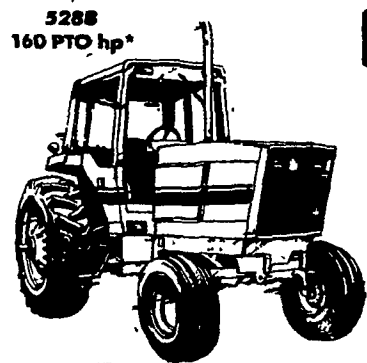

NH #8 Crop Carrier

12 Ton Running Gear, Flotation Tires

Features:

- Front & Rear Unload
- Worm Gear Drive
- Variable Speed Control
- Heavy Duty Chains

Waiver of Finance Till Sept. 1, 1983 on New & Used Forage Equipment

RED POWER SHOWDOWN

WEDNESDAY, SEPTEMBER 22, 1982

10 A.M. - 4 P.M.

COME SIGN UP — YOU COULD BE ONE OF 36 WINNERS TO USE A 5088 TRACTOR FOR 6 MONTHS OR 300 HRS.

Watch For Location Next Week!

INTERNATIONAL THE NEW NO. 1

LET US GIVE YOU A DEMO

* Manufacturers Estimate

GOOD CLEAN USED EQUIPMENT

TRACTORS

Farmall 400 Fast Hitch
IH Model 484 D, Like New
IH 856D Tractor, 3 pt. Hitch
Oliver 1855 Diesel, 3 pt., Wide Front, Ex. Cond.
Ford 3000D, 3 pt. Power Steering