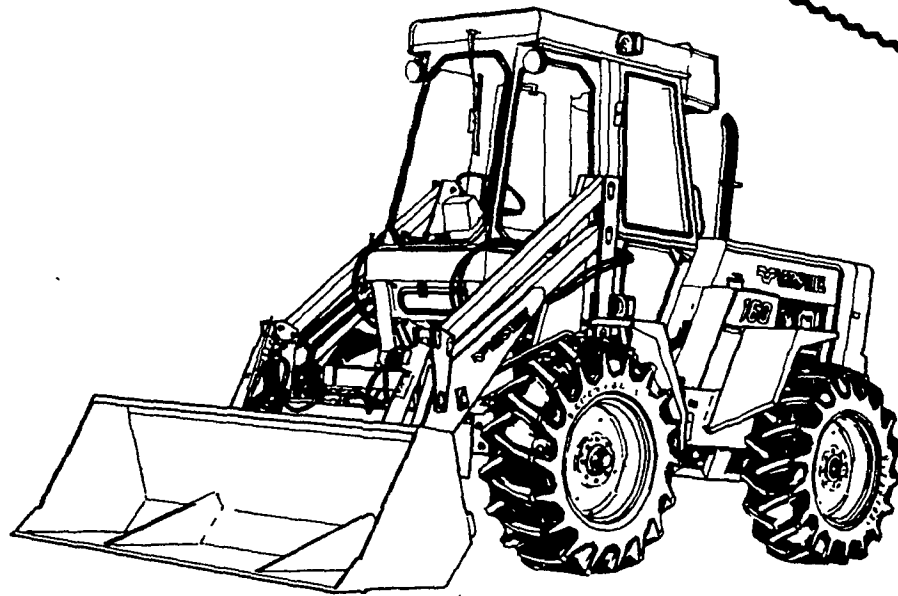

BUTTER EGGS

BIG FARM POWER AND EQUIPMENT

CAN YOU BELIEVE THIS

VERSATILE...

See The Versatile 160 on display at the Lebanon Fair, Aug. 8-14th

- ...ARTICULATED 4-WHEEL DRIVE
- ...HYDROSTATIC TRANSMISSION
- ...BI-DIRECTIONAL SEAT
- ...INDEPENDENT PTO
- ...3 POINT HITCH
- ... HEAVY DUTY LOADER TRACTOR

VERSATILE® 160 TRACTOR

The Versatile 160 is Multifunctional because it is **BI-DIRECTIONAL...**

Its seat and console swivels 180° so you can face the work you're doing. All controls are within easy reach whether you drive it engine first or drawbar first.