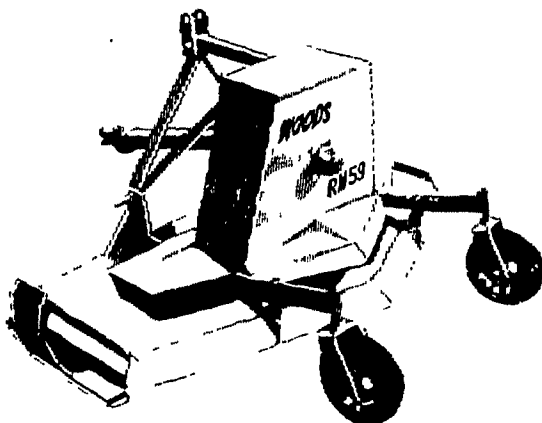

CALL NOW FOR A FREE DEMONSTRATION

**6 & 10 TON
BOLSTER
HOISTS**

FOR YOUR WAGON
NOW IN STOCK

**Now In Stock
New WHITE 2-110
4-Wheel Drive Tractor**
Stop in and look at a
real beauty at a
super price!

**6 Used Reconditioned
Grain Trucks in Stock
with New Omaha Bodies
& Hoists**
Prices Start at
\$8500⁰⁰
Stop in and Check
Them Out!

We Stock Woods
Replacement Parts

Division of Hesston Corporation

Woods Mowers In Stock
RM42, RM48, RM59

**USED LAWN & GARDEN
TRACTORS**

- Sears LT10 Lawn Tractor, 11 H.P., 3 speed with 42" Rotary Mower **\$595**
- Wheel Horse 700 Lawn Tractor, 7 H.P., 3 speed with 32" Rotary Mower **\$695**
- Bolens G-8 Lawn Tractor, 8 HP, 3 Speed, with 32" Rotary Mower **\$995**
- White LGT 1610 Lawn Tractor, 16 H.P., Twin Cylinder, 4 Speed with 44" Rotary Mower **\$1895**
- Bolens 1556 Garden Tractor, 15 HP, Hydro, with 42" Rotary Mower **\$1895**
- Bolens QT-17 Garden Tractor, 17 HP, Hydro with 54" Rotary Mower **\$3495**