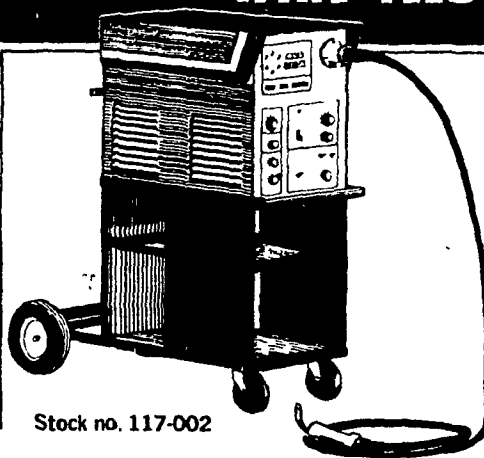

**CENTURY ALL STAR MIG
WIRE FEED WELDER**

Stock no. 117-002

Built for Quality, Capability and Economy

- Welds aluminum or steel without expensive attachments
- Welds 26 gauge to 1/4" metal with ease
- Welds in all positions — including overhead and vertical
- MIG Welding is the only acceptable means of welding High Strength Steel used in new cars and trucks

CALL NOW FOR A FREE DEMONSTRATION

**6 & 10 TON
BOLSTER
HOISTS**

FOR YOUR WAGON
NOW IN STOCK

**Now In Stock
New WHITE 2-110
4-Wheel Drive Tractor**
Stop in and look at a
real beauty at a
super price!

**6 Used Reconditioned
Grain Trucks in Stock
with New Omaha Bodies
& Hoists**
Prices Start at
$8500⁰⁰
Stop in and Check
Them Out!

We Stock Woods
Replacement Parts

Division of Hesston Corporation