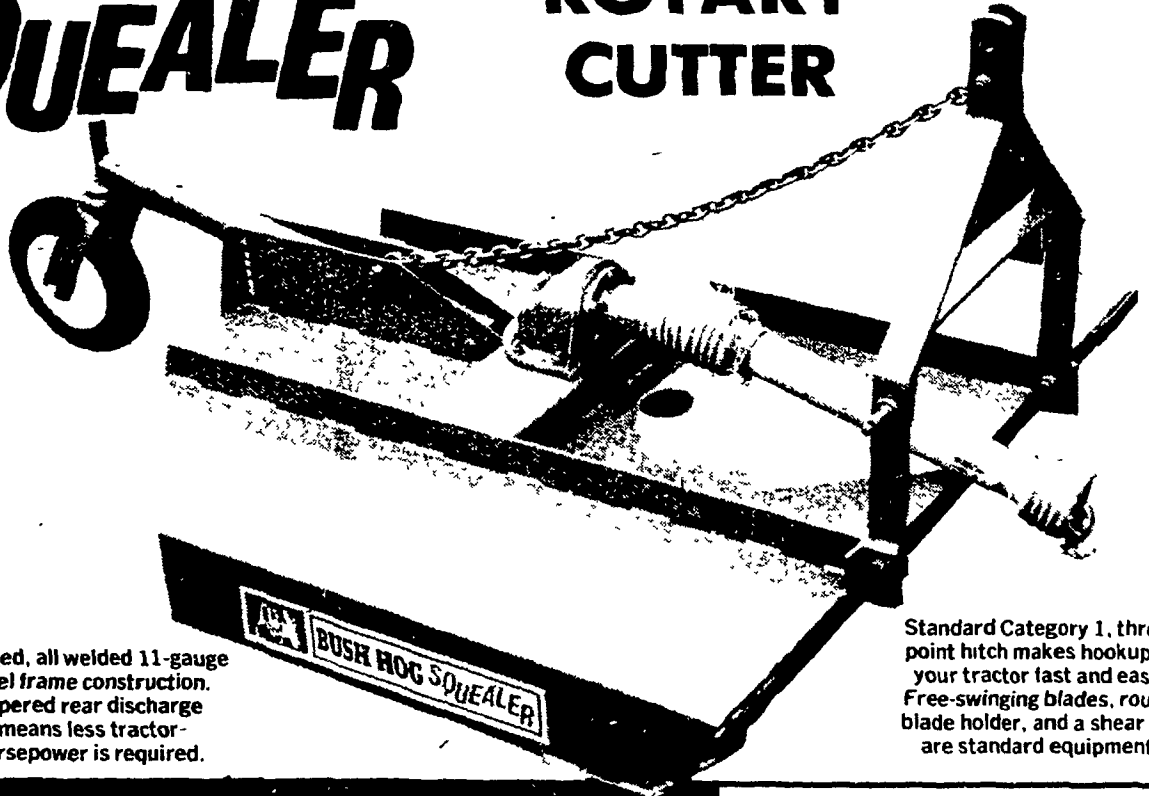

LAST CALL AT THESE PRICES OFFER ENDS JULY 31st

BUSH HOG[®] MODEL SQ-60R SQUEALER

Here's real economy
in a quality-built
**ROTARY
CUTTER**

SPECIAL PRICES
4 Ft. **\$475.00**
5 Ft. **\$499.00**

NOW THRU JULY 31, 1982

Price After July 31, 1982	
4 Ft.	\$550.00
5 Ft.	\$575.00

BUSH HOG SQUEALER...
The Top Line Rotary Cutter
At A Bottom Line Price.
**Now You Can Get The Best -
For The Least!**

Rugged, all welded 11-gauge steel frame construction. Tapered rear discharge means less tractor-horsepower is required.

Standard Category 1, three-point hitch makes hookup to your tractor fast and easy. Free-swinging blades, round blade holder, and a shear pin are standard equipment.

NEW ROTARY CUTTERS

In Stock
One only on each of the following

CALL NOW FOR A FREE DEMONSTRATION

**6 & 10 TON
BOLSTER
HOISTS**

FOR YOUR WAGON
NOW IN STOCK

**Now In Stock
New WHITE 2-110
4-Wheel Drive Tractor**
Stop in and look at a
real beauty at a
super price!

**6 Used Reconditioned
Grain Trucks in Stock
with New Omaha Bodies
& Hoists**
Prices Start at
\$8500⁰⁰
Stop in and Check
Them Out!