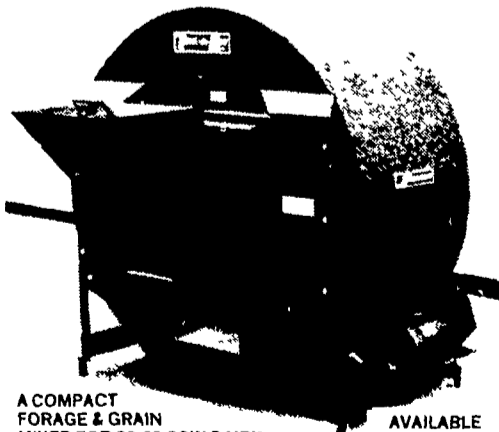

JD 60, good condition must sell, moving end of June, no offer refused 717-323-7604 Lycoming County

Wanted - John Deere 5400 or 5460 self propelled corn chopper Good condition reasonable Dealers welcome 302-872-1035, 203-871-0207

JD 7000 4R narrow corn planter, dry fert, insect monitor, planted less than 500 acres, like new, can be converted to no-till Also 10' Miller disc with hydraulic leveling 215 383-6818

LANCASTER SILO CO., INC.

STARLINE - SUPREME VAN DALE SILO UNLOADERS

2008 HORSESHOE ROAD LANCASTER, PA 17601

"LANCASTER" CONVEYORS TAPER BOARD FEEDERS BELT FEEDERS

"SILO UNLOADERS"!! YES, WE ARE THE UNLOADER SPECIALISTS FOR THIS AREA WHY?? - BECAUSE WE OFFER MORE -

STARLINE #70 UNLOADER: Economy-Direct Drive, unloader for Silos 12' - 14' - 16' Excellent for High Moisture Ground Ear Corn. We have New Unloaders and a complete stock of Re-conditioned Starline.

VAN DALE "MAGNUM" UNLOADERS: The Large Capacity Unloader for Large Silos. A Super Haylage Unit. Available 16 Ft. thru 30 Ft

SUPREME UNLOADERS: A new addition to our Equipment List. This heavy-duty unloader is available as RING-DRIVE or Surface Drive. Thus Ring-Drive Unit can be installed in silos with regular Tripod & Single Cable. Replacement Unit for any Silo unloader conversion. Sizes from 12 Ft. thru 24 Ft.

NOTE - WE CAN WELD ALUMINUM SHOVELS - BRING YOUR SHOVELS IN. WILL REPAIR WHILE YOU WAIT - $5.00

New Mini-Mix

by **STEINER** CO.