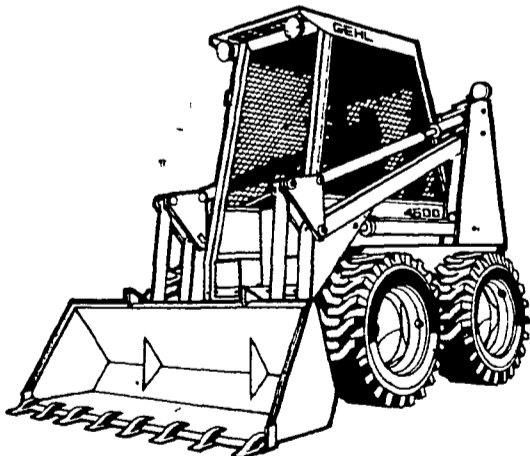

To prove it, get your hands on the split, side-mounted T-bars with smooth, positive hand action for precise bucket and drive control in tight areas, over rough ground. Stay seated in the roomy, comfortable cab while exclusive Hydro-Lock helps you switch attachments in seconds. Check out the self-leveling bucket, easy-to-read overhead instruments and flip-up ROPS for easy maintenance.

The 3510, gas, 850 lb; and 3610, diesel, 925 lb. Both SAE rated and liquid cooled. They'll outclass all the rest. See your Gehl dealer for a performance test.

Gehl Company, West Bend, WI 53095

New...
WORLD-CLASS PERFORMERS

GEHL

Waiver of Finance on Gehl Equipment until Dec. 15, 1982

Get a Load of This!

The husky 4000 series are the leaders in Gehl's skid steer loader line. Power ranges from 40 horsepower gas to 44 horsepower diesel engines for handling big jobs. Self-leveling buckets, Gehl's super simple T-bar control system, and hydrostatic drive are standard on these workhorses. Test drive a 4000 series skid steer loader today and see how Gehl has Put Good Ideas to Work!