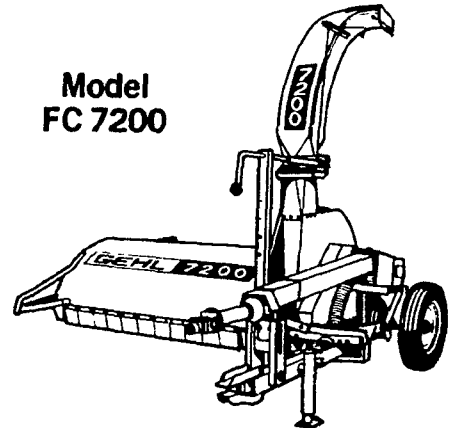

HAY TIME SAVINGS

PROFILE 2940

The 80-hp 2940 — 6 cylinder engine, smooth T55 transmission, real comfort and performance

SAVE 1981 Pricing
JOHN DEERE 2940

w/18.4x34 8-Ply, 10.00x16 6 Ply, 2 Valves
List \$25,698.50

SAVE \$6198
w/Dealer Bonus*

JOHN DEERE 327 TWINE BALER

w/#30 Ejector
List \$10,175

SAVE \$1880
w/\$250 John Deere Bucks*

Our baler line builds solid, stackable bales

JOHN DEERE 3960 POWER-MIZER FORAGE HARVESTER

w/7 Ft. Pickup

List \$17,731 **SAVE \$3211**

w/\$375 John Deere Bucks*

GEHL FLAIL CHOPPER

Model FC 7200

SALE PRICE \$3995

JOHN DEERE FORAGE BOXES

714A - 14' Roof & 3rd Beater
716A - 16' Roof & 3rd Beater

In Stock

H&H BALE KING BOXES

18' - Slotted **\$1385**
18' - Tongue & Groove .. **\$1495**
21' - Tongue & Groove .. **\$1700**
Knocked Down - FOB Shop

Unibody™ Rotary Cutters... ready for cornstalk and brush cutting