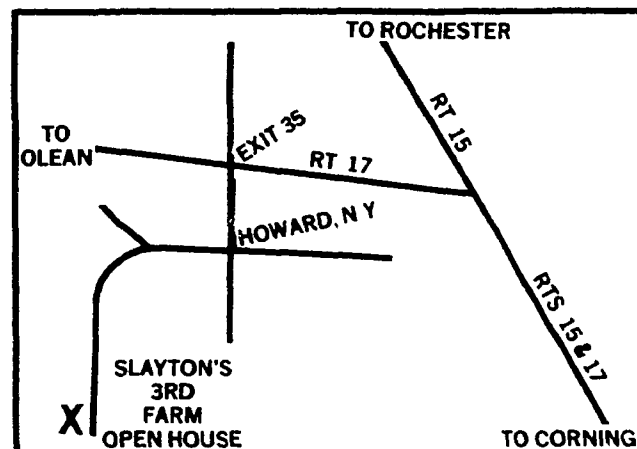

Bill & Nancy Slayton And Family Invite You To

OPEN HOUSE

Featuring...

- ★ Double 10 Parlor
- ★ Little Champ Detachers
- ★ Crowd Gate
- ★ Heavy Duty Heat Exchanger
- ★ Laminated Rafters - 104' Clear Span
- ★ Zimmerman Loop Free Stalls
- ★ Gravity Flow Manure System
- ★ Asphalt Free Stall Beds
- ★ Slurry Stor Manure Tank
- ★ Calf & Heifer Area

Bill & Nancy Slayton and Family Would Like To Express Their Appreciation To Their Friends And Neighbors For Their Assistance In Planning Their New Operation. Especially Levi Weaver For His Encouragement and For The Use Of His Heavy Equipment.

PAUL B. Zimmerman INC.

Hardware • Farm Supplies
Custom Manufacturing • Crane Service
Box 128, R.D. #4, Lititz, PA 17543
Wood Corner Rd., 1 Mile West of Ephrata
Phone 717-738-1121

Telephone: (717) 866-6581

RIGIDPLY RAFTERS, INC.
MANUFACTURERS of
LAMINATED RAFTERS
and WOOD ROOF TRUSSES

RICHLAND RD1, Pennsylvania 17087

POURED FOR DURABILITY

**Groffdale
POURED walls**

BRICK CHURCH RD. LEOLA, PA. 17540
FOR SALES & LAYOUT: KEN GROFF (717) 687-6668 days & evenings
GROFFDALE POURED WALLS (717) 656-2016
JAKE KING (717) 656-7566

R.C. BILLINGS, INC.
Paving Contractor

320 East Washington Bath, New York 14810
Phone 607-776-4121 776-3230

**Elmhurst
Daily**

Elmhurst Milk
& Cream Co., Inc.
Prattsburg Division

155-25 Styler Road, Jamaica NY 11433
Tel. (212) 526-3442

**Federal Land Bank
Association of Olean and
Production Credit Association
of Olean**

300 W. Washington Blvd.
Bath, New York 14810
Telephone (607) 776-2163

Colonial Charolais Assn. elects officers

McVEYTOWN — The regular meeting of the Colonial Charolais Association was held recently in Winchester, Virginia. On the day's agenda were:

Planning for the annual field day on July 17th at Bratton Charolais Farms, final arrangements for the Charolais Junior members' trip in June to South Dakota for the National Leadership Conference, and annual election of officers highlighted the agenda.

Any Junior Association members in the eleven-state area served by the Colonial interested in traveling to the conference via the World's Fair and returning via the Gentry Ranch in Nebraska are asked to call Mrs. Phyllis Chambers at 412/948-3442. This year's group plans to enter a bid to bring the 1984 meeting back to Penn State where it originated several years ago.

The membership elected Jake Martin from Tamberlane Farms in Canandaigua, New York, as president; Roger Mitschle of Flying "M" Ranch, Morris Pennsylvania, as vice-president; and Susan Bratton of Bratton Charolais will continue as executive secretary while holding the elected office of secretary-treasurer Ray Bratton, the outgoing president, was elected to a 3-year director's term along with Owen McNeeley of Sandy Creek Farms, Silverton, West Virginia, and Jim Dover-spoke, of J.C. Enterprises, Ringold, Pennsylvania.

The first American to be concerned about erosion was probably Jared Eliot. He was a minister and doctor from Killingsworth, Connecticut in the early 1700s. As he rode horseback through New England calling on his congregation and the sick, he noticed water running from a wooded hillside was clear, but water from a bare hillside was muddy. He experimented to prove that every time muddy water ran from a field the field became less productive.

Authorized
Service Center
for
Wisconsin Engines

FISHER ENGINE SERVICE

3141 Old Philadelphia Pike
Bird-in-Hand, PA 17505 717-768-3729

- New engines from 3 to 65 hp in stock
- Factory-built parts
- Factory-trained service