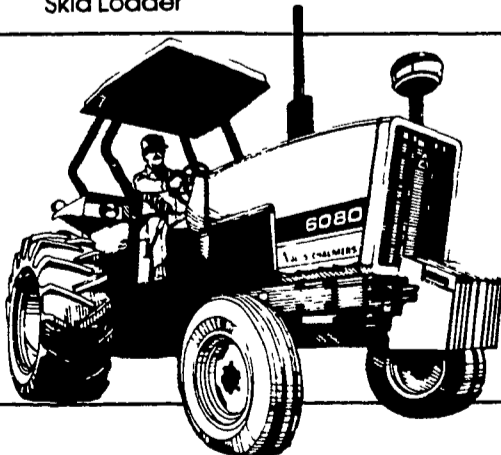

**power pro
equipment**

1118 west fourth street
lewistown, pa 17044
(717) 248-4569

See you on the 21st!

OMC
Roll Baler

OMC
Swing Tongue

OMC
Mixer Mill

mustang
Skid Loader

KOMATSU
Forklift