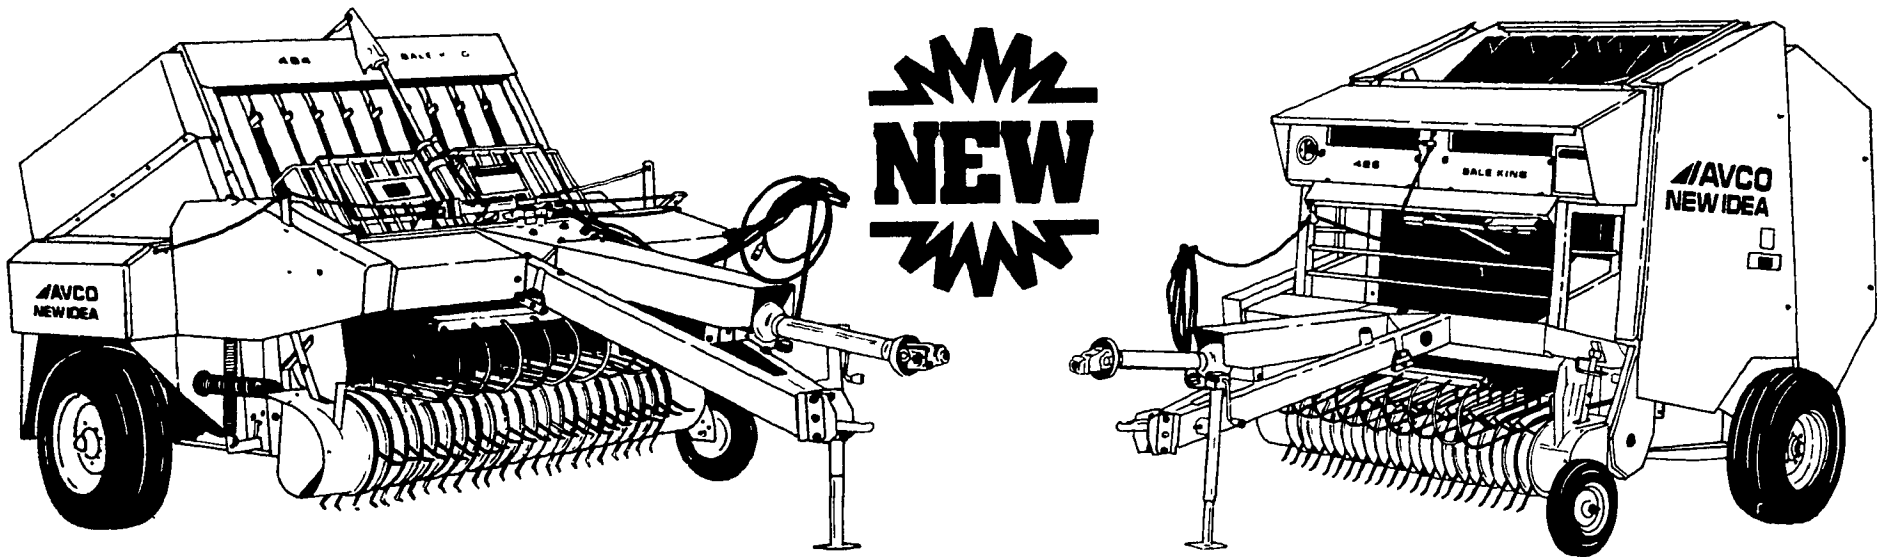

ROLL UP SOME PROFITS.

There's no better way to bale hay than with Avco New Idea Model 486 or 484 Bale King.

The Bale King makes big round bales with a hard outer wrap for superior weatherability, yet a center that breathes for better curing and good, nutritious eating for your livestock.

The Bale King's unique open-throat design and positive-start pickup starts each bale smoothly and evenly in any crop, under just about any field condition.

The Bale King is a quick way to better hay. And better hay means more profit for you. Let us give you all the facts today.

AVCO®
NEW IDEA

— SEE YOUR AVCO NEW IDEA DEALER TODAY —

BERKS CO.
N H FLICKER & SONS, INC
Maxatawny
215 683 7252

MILLER EQUIPMENT
Bechtelsville, PA
215 845 2911

SHARTLESVILLE FARM SERVICE
RD 1, Hamburg, PA
215 488 1025
H Daniel Wenger, Prop
ZIMMERMAN'S FARM SERVICE
Bethel, PA
717 933 4114

BRADFORD CO.
ALLIS HOLLOW EQUIP
RD 1,
Rome, PA
717 247 2601

BUCKS CO.
PAUL W HISTAND CO.
Doylestown, PA
215 348 9041

C J WONSIDLER BROS
Quakertown, PA
215 536 1935

BUTLER CO.
ROCK IMPLEMENT INC
Slippery Rock, PA
412 794 5860

CAMBRIA CO.
HINES EQUIPMENT
Cresson, PA
814 886 4183

CENTRE CO.
C & P FULTZ EQUIPMENT
RD 1
Spring Mills, PA
814 422 8805

R T MARKLE
1841 Pine Hall Dr
State College, PA
814 237 3141

CHESTER CO.
CHAS J McCOMSEY
& SONS
Hickory Hill, PA
215 932 2615
STOLTZFUS FARM SERVICE
Cochranville, PA
215 593 2407

CLEARFIELD CO.
HUTTON FARM EQUIP
Mahaffey, PA
814 277 5504

CLINTON CO.
DUNKLE & GRIEB
Mill Hall, PA
717 726 3115

COLUMBIA CO.
WILLIAM F WELLIVER
Jerseytown, PA
717 437-2430

CUMBERLAND CO.
ERNEST SHOVER
FARM EQUIPMENT
19 West South St
Carlisle, PA
717 249 2239

DAUPHIN CO.
SWEIGARD BROS
Halifax, PA
717 896 3414

FRANKLIN CO.
MEYERS IMPLEMENTS INC
Greencastle, PA
717 597 2170

HUNTINGDON CO.
CLAPPER FARM
EQUIPMENT, INC
Alexandria, PA
814 669 4465

JEFFERSON CO.
McGARVEY EQUIP INC
Reynoldsville, PA
814 653 9637

JUNIATA CO.
PEOPLES SALES &
SERVICE INC
Oakland Mills, PA
717 463 2735

LEBANON CO.
HEISEY
FARM EQUIP, INC
RD 1, Jonestown, PA
717 865 4526
UMBERGERS MILL
RD 4, Lebanon (Fontana), PA
717 867-5161

LANCASTER CO.
ROY H. BUCH, INC
Ephrata, RD 2, PA
717 859-2441

A B C GROFF, INC
New Holland, PA
717 354-4191

A L HERR & BRO
Quarryville, PA
717 786 3521

LANDIS BROS, INC
Lancaster, PA
717 291-1046

N G HERSHEY & SON
Manheim, PA
717 665-2271

LYCOMING CO.
THOMAS L DUNLAP
Jersey Shore, PA
717 398 1391

MIFFLIN CO.
IVAN J ZOOK
Bellefonte, PA
717-935 2948

NORTHAMPTON CO.
GEORGE V. SEIPLE & SON
Easton, PA
215-258 7146

NORTHUMBERLAND CO.
MECKLEY'S LIMESTONE
PRODUCTS, INC
Herdon, PA
717-758 3915

SCHUYLKILL CO.
L L ECKROTH
FARM EQUIP, INC
New Ringgold, PA
717 943 2367
STANLEYS FARM SERVICE
Klingerstown, PA
717 648 2088

SOMERSET CO.
SUMMIT MACHINERY INC
Somerset, PA
814 445 2528

TIOGA CO.
WYNNE'S GARAGE
Canton, PA
717 673 8456

WAYNE CO.
MARSHALL MACHINERY
Honesdale, PA
717-729 7117

WYOMING CO.
ACE-JURISTA INC
Tunkhannock, PA
717 836 2610

YORK CO.
AIRVILLE FARM SERVICE
Airville, PA
717 862 3358

GEORGE N GROSS, INC
RD 2, Dover, PA
717 292 1673

ADAMS CO.
YINGLING'S IMPLEMENTS
Gettysburg, PA
717 359 4848

CARROLL CO., MD
WERTZ GARAGE, INC
4132 E. Main St
Linboro, MD
301 374 2672

CECIL CO. MD
AG INDUSTRIAL
EQUIPMENT CO
Rising Sun, MD
301-658-5568
301-398-6132
215-869-3542

FREDERICK CO., MD
KNOTT & GEISBERT, INC
RD 2, Frederick, MD
301 662 3800

HARFORD CO., MD
WALTER G. COALE, INC
Churchville, MD 21028
301 734-7722

QUEEN ANNE CO., MD
GIBSONS FARM EQUIP CO
Ingleside, MD
301-758 0262

BURLINGTON CO., NJ
REED BROS. EQUIPMENT
Columbus, NJ
609 298 3441