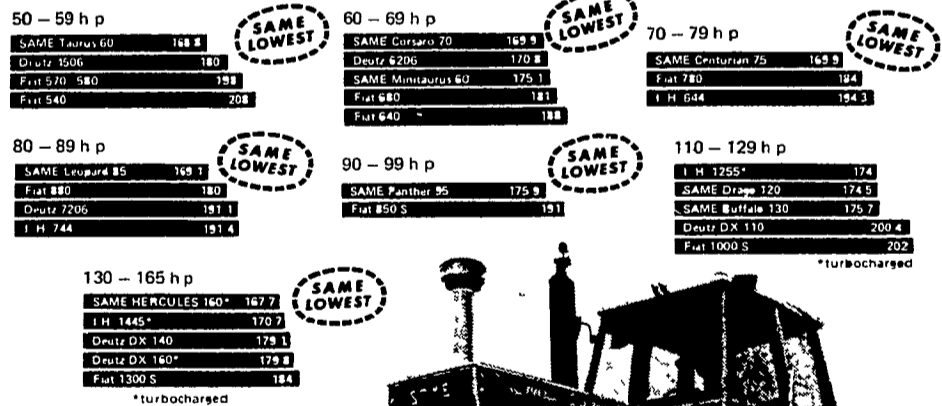

* 3 pt. hitch, remote hydraulics

* Lamborghini crawlers are manufactured by one of the oldest crawler mfrs in Europe. Complete crawler and parts in stock

DOZER BLADES AVAILABLE

**ALSO DEMONSTRATIONS ON
TAYLORWAY CHISEL PLOW WITH
TRASH EATER and MONROE TUFFLINE
DISK HARROWS**

*The date in last weeks issue was incorrect

SAME SCORES LOWEST IN FUEL CONSUMPTION ...

...of air-cooled and liquid-cooled diesel powered
tractors in SIX out of SEVEN power classes.

Results shown below are from official Italian test (CUNA) figures. Make your own comparisons
— the figures speak for themselves (Graphs indicate grams of fuel consumed per h p per hour)