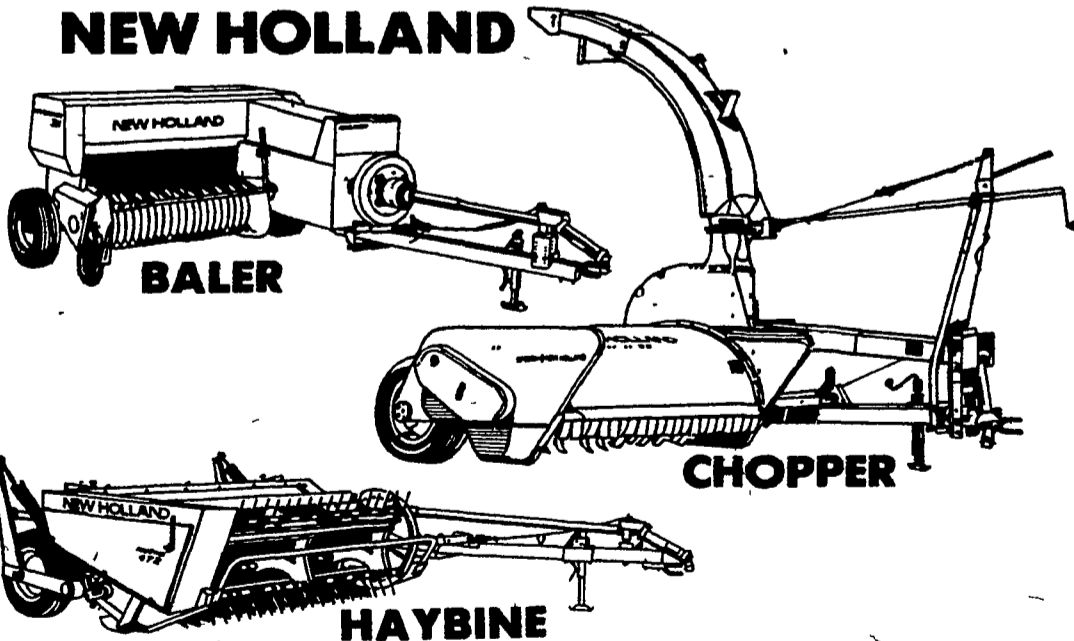

Gary Leader
814-652-2809
814-652-6540

WISCONSIN HEAVY DUTY ENGINES

**6 to 65 H.P.
AUTHORIZED SERVICE CENTER
COMPLETE REBUILDING -
LARGE PARTS INVENTORY**

SPECIALS

Wisc. VH4D 30 hp
Crank Start Power Unit

w/clutch-reduction $1550
Electric start. $1830
Standard shaft $1380

B&S 10 h.p. Cast-Iron $325
Wisc. AENLD 9 h.p.
w/cl.-reduction $945

Authorized Service Center

FISHER ENGINE SERVICE

3141 Old Philadelphia Pike
Bird-in-Hand, PA 17505 717-768-3729

BALDWIN ELECTRIC MOTOR DIVISION, INC.

REPAIR & REWIND - ALL BRANDS
AC & DC MOTORS
Call 717-354-5566
Call 717-354-4651

BALDOR ELECTRIC MOTORS

Warehouse and Factory Service
1/2 hp. thru 10 hp. 1 ph.
1/2 hp. thru 100 hp 3 ph.
FARM DUTY MOTORS IN STOCK
P.O. Box 232, Honey Brook,
PA 19344

SPECIAL OF THE WEEK

**USED BADGER
FREE STALLS
$17.25 EACH**

EQUIPMENT FOR SALE OR LEASE

BADGER
3,000 gal. liquid manure tank
1,500 gal. vacuum tank
205 Bushel Manure Spreader
Forage Wagons
Forage Blowers
Bedding Chopper for Mulching
Persuader Pump agitator for Lagoons
Handy High Pressure Washers

Oswalt Mix Wagons
Grain Drill with band seeder
Also:
Registered Holstein Bulls
SHOW-EASE STALL CO.
573 Willow Rd. Lancaster, Pa.
Ph: 717-299-2536

OPEN HOUSE

**THURSDAY & FRIDAY APRIL 1st & 2nd
8 A.M. to 9 P.M.**

**COME IN AND SEE THE
NEW HOLLAND**

BALER

CHOPPER

★ SEE OUR ★
OPEN HOUSE SPECIALS

Company Representatives From
New Holland Will Be Available
To Answer Questions