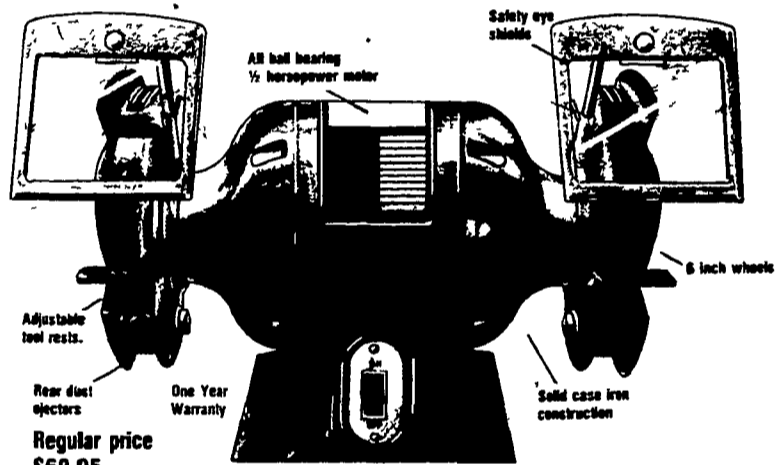

Save 30% on 1/2 H P Bench Grinder

Regular price \$69.95

APRIL SPECIAL \$47.95
We Will Ship UPS

APRIL SPECIAL

**HYDRAULIC CYLINDERS
TR SERIES, 20 1/4" C/C
RETRACTED 8" STROKE**

- TR-3008
3"x8" Cylinder
***59.95**
- TR-3508
3 1/2"x8" Cylinder
***69.95**
- TR-4008
4"x8" Cylinder
***89.95**