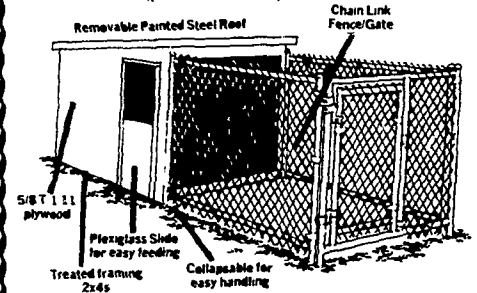

For Your Pet

Insulated dog boxes - warm in winter - cool in summer - 3 sizes available.

Portable Heated Kennels
Ideal for raising puppies, etc. - 3 sizes to order

Chain Link Kennels
4'-16' size panels - With or without gates - any size gates
Also: custom orders

Lifestyle Animal Cages
7 sizes in stock
Will ship U.P.S.

NEW DESIGN HUTCH w/ FENCE

Ideal for Calves, Sheep, Etc.
(perfect for 4-H projects)

* Write for Free Literature and Prices *
Mfg. & Sold by

LAPP'S PET SUPPLY