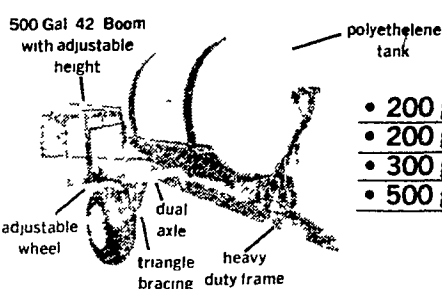

## H & S MANURE SPREADERS

- Heavy Duty
- Smooth - Even - Positive Spreading

3 Sizes In Stock

Our Prices Will Surprise you

## CAMPBELL SPRAYERS JUST ARRIVED

The Early Bird Really Saves This Time

- 200 gal. 3 pt. trailer
- 300 gal. trailer
- 500 gal. trailer

BRAND NEW...

CALL US TOLL FREE

800-732-0053

(Area Codes 717 & 215)

WE UPS ANYWHERE - JUST CALL