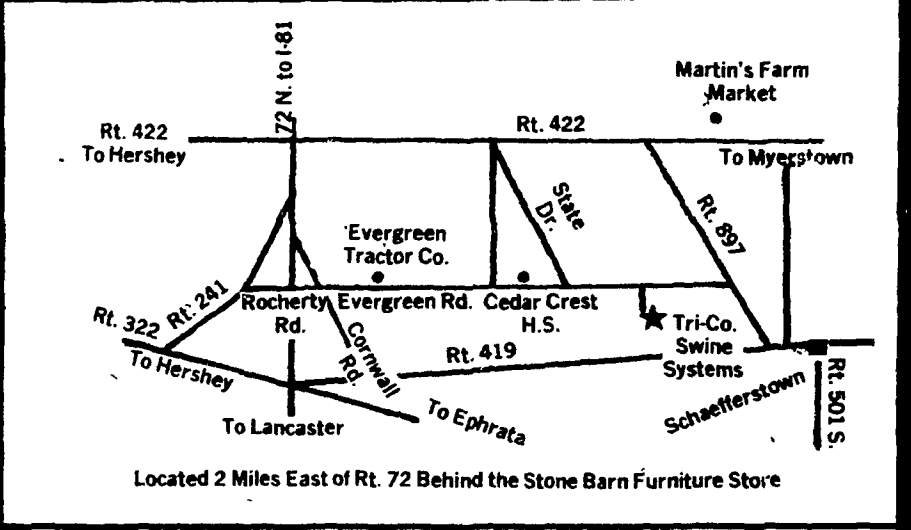

SWINE SYSTEMS

ANNUAL SALE

OPEN HOUSE

MARCH 1-6, 1982

SALE HOURS
Mon. - Fri. 8 to 5
Sat. 8 to 12

See Pages A30 & 31 For
Nursery and Finished
Slaughter Sale & DeLaval Equipment

**FREE COFFEE
& DOUGHNUTS**