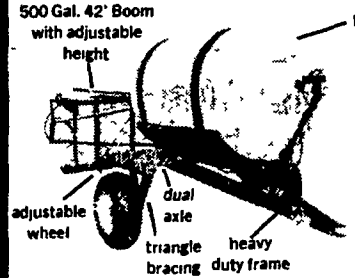

EARLY ORDER PRICES — IN STOCK: MURRAY RIDING MOWER

Reg. \$1059.95 **SALE \$899.95**

PARMI REAR TINE TILLER

Reg. \$739.95 **SALE \$599.95**

***25 WILL HOLD EITHER ONE TILL SPRING!**

H & S MANURE SPREADERS

- Heavy Duty
- Smooth - Even - Positive Spreading

Our Prices Will Surprise you

Coming... **SPRING AUCTION**

New & Used Items See Page D26

BRAND NEW... CALL US TOLL FREE

DELAVAN Complete Line Of Delavan Sprayer Parts Fix Up Your Sprayer NOW & SAVE

| E.V.A. POLYETHYLENE TUBING 70 P.S.I. | ID | Per Ft. | ID | Per Ft. |
|--------------------------------------|------|---------|------|---------|
| | 3/4" | 14¢ | 3/4" | 28¢ |
| | 3/8" | 16¢ | 1" | 31¢ |
| | 1/2" | 18¢ | | |

800-732-0053 (Area Codes 717 & 215)

CAMPBELL SPRAYERS JUST ARRIVED The Early Bird Really Saves This Time

| | Reg. | Sale |
|--------------------|---------|---------|
| • 200 gal. 3 pt. | 799.95 | 749.95 |
| • 200 gal. trailer | 999.95 | 889.95 |
| • 300 gal. trailer | 1099.95 | 999.95 |
| • 500 gal. trailer | 1499.95 | 1399.95 |