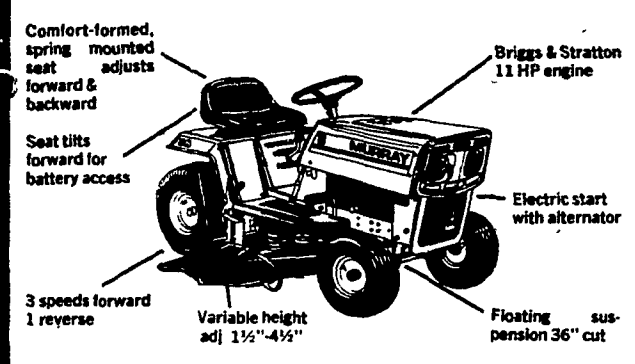

PIGS AND SHOATS: Good demand - prices steady. By the Head 15-30 lbs. 16.00-25.00; 30-60 lbs. 24.00-38.00; By the Lb. few 100-150 lbs. 32.00-36.50; St. Boars one 235 lbs. at 37.00.

Carlisle Auction

Carlisle, Pa.

Tuesday, Feb. 16

Report supplied by auction

CATTLE: STEERS: Choice 56.00-61.00; Good 52.50-55.50; Standard 45.75-49.50; Utility 40.00-44.00. **HEIFERS:** Choice 58.50-59.25; Good 47.85-50.00; Standard 41.75-46.00. **COWS:** Utility & Commercial 37.75-40.75; Cutter 33.50-38.50; Canner & Low Cutter 31.75-34.00; **SHELLS** down to 28.75.

BULLOCKS: Utility 46.50-49.50. **FEEDER STEERS:** 44.00-54.00. **CATTLE HEIFERS:** 39.50-47.00. **BULLS:** 38.00-40.00.

CALVES: VEALERS: Choice 82.00-94.00; Good 65.00-80.00; Standard & Good 50.00-70.00; Standard & Good 45.00-55.00. **FARM CALVES:** Hol. Bulls 99.00-107.50; Hol. Heifers 103.00-106.00.

HOGS: Barrows & Gilts US No. 1-2 47.00-51.00; US No. 1-3 46.00-50.00; US No. 2-3 42.75-45.50. Boars 37.75-38.00.

FEEDER PIGS: US No. 1-3 22.00-29.00; No. 1-3 30.00-39.00.

SHEEP LAMBS: Good 49.00-55.00.

SPRING INTO ACTION AT E.M. HERR'S AND SAVE MONEY!

EARLY ORDER PRICES — IN STOCK: MURRAY RIDING MOWER

Reg. $1059.95 **SALE $899.95**