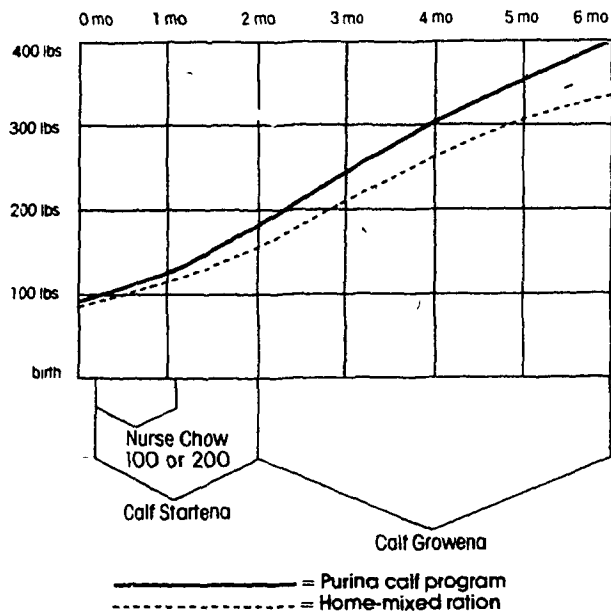

AVERAGE GROWTH RATE

CALVES: THE RIGHT START IS ESSENTIAL FOR LATER...

Calves raised the Purina way average up to 400 pounds at 6 months, while calves on a typical home-mix ration average 345 pounds.

You're not just raising calves, you're looking for strong, well-developed herd replacements — able to produce to their maximum potential. And the faster you get that production, the sooner it pays.

The Purina calf program goes a long way toward developing that potential. Each product in the program is designed to promote the kind of growth and development that helps build those 400-pound heifers in 6 months. And with that type of development, they'll be well on their way to earlier calving and earlier milk income for you.

...PERFORMANCE!

HERD #1 1st CALF HEIFERS

Age	Days in Milk	Projected lbs. Milk
2-00	136	13,921
1-11	305	21,666
2-02	230	14,746
2-01	225	21,763
2-01	253	20,485
2-02	223	15,151
1-11	190	14,895
2-01	193	16,910
2-01	107	15,495
2-02	150	18,449
1-09	305	20,059
2-00	305	20,749
2-03	268	15,376
2-01	302	17,769
2-00	299	16,036
2-00	301	17,677
2-03	211	14,626
2-04	66	14,320
2-02	113	16,501
2-00	115	15,666
2-00	102	20,803
1-10	99	18,668
2-01	305	18,222
2-00	305	16,598
1-11	305	18,903
2-01		17,418