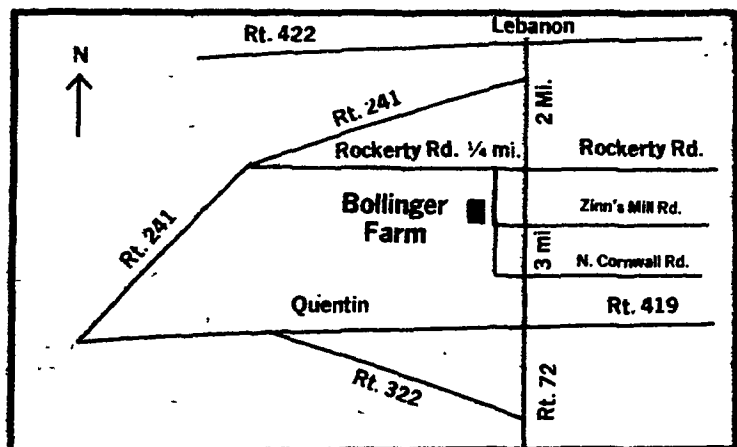

OPEN HOUSE

THURSDAY, JANUARY 28, 1982

9:00 A.M. to 3:00 P.M.

At The

ROBERT BOLLINGER FARM

275 N. Cornwall Road, Lebanon, PA

MEMBER OF EASTERN MILK PRODUCERS COOP.

See The All New 176 ft. by 38 ft. Tie Stall Barn

20'x92' ENERGY-PAK FOR HAYLAGE AND 20'x72' ENERGY-PAK FOR H.M. GROUND EAR CORN

REFRESHMENTS SERVED

BOU-MATIC SUSPENDED HERRINGBONE MILKING PARLOR WITH AUTOMATIC TAKE OFF

3,000 GALLON DARI-KOOL BULK TANK

THIS OPEN HOUSE IS SPONSORED BY:

VIGORTONE
When you make feed at home, your money stays at home.

DARI-KOOL **BOU-MATIC**
COOLING SYSTEMS MILKING SYSTEMS

J & R SERVICE INC.
215 N. Cornwall Road, Lebanon, PA 17042
717-273-6232

Lebanon Valley National Bank
Main Street, Schaefferstown, PA 17088
717-949-6506
717-274-3611

Show-Ease Stall Co.

573 Willow Road, Lancaster PA 17601
717-299-2536

EASTERN MILK PRODUCERS COOPERATIVE ASSOCIATION, INC.

DANIEL W. FOX
Ephrata, PA
717-733-1604

TONY DIFAVA
Jonestown, PA
717-865-4435

A family of 11 farmer-owned and controlled cooperatives
SELECT SIRES, INC.
11740 - U.S. 42
PLAIN CITY, OH 43064
614-873-4683

Kurtz Bros. Concrete, Inc.
Five ready-mix concrete plants and a block plant give Kurtz Bros. a capacity that establishes them as a leading supplier of concrete block and ready-mix for southeastern Pa.
930 Pointview Avenue
Ephrata, Pennsylvania 17522
(717) 733 1231

A High Industries, Inc. company

PENWAY CONSTRUCTION
Design & Construction
Residential
Commercial
Agricultural
27 Dor Run Road, Manheim, Pennsylvania 17545
(717) 665 2730

KEYSTONE ENERGY-PAK™ SYSTEMS, INC.

Myerstown, PA
717-866-5708

Mercer, PA
412-662-4191