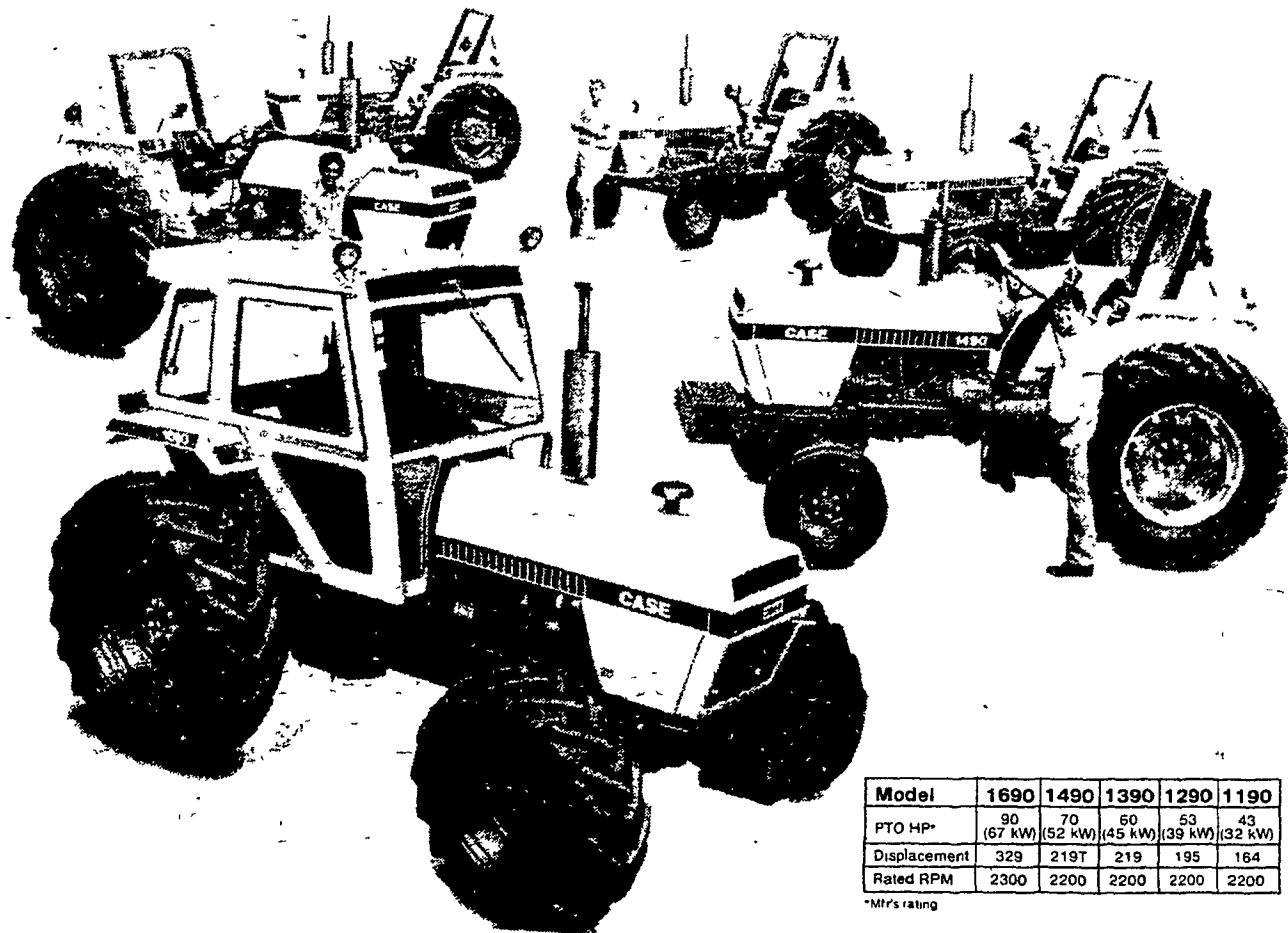

**For Fuel Economy...Think CASE,
 The Fuel Misers!**

Model	1690	1490	1390	1290	1190
PTO HP*	90 (67 kW)	70 (52 kW)	60 (45 kW)	53 (39 kW)	43 (32 kW)
Displacement	329	219T	219	195	164
Rated RPM	2300	2200	2200	2200	2200

*Mfr's rating

Uni-loader...for power-in-hand command

- Uni-Loader design eliminates pedal controls. Helps dairymen get their scraping, lifting, dumping and other backbreaking chores done faster and easier, without unnecessary "steps" to coordinate foot and hand movements. Two hand levers control everything - power, speed, direction, loader and bucket functions.

Other productive advantages include hydrostatic 4-wheel drive for smooth going with infinitely variable control. 360 turn capability for getting in and out of

pens, out-buildings and other tight spots with ease. Quick parts and service - with dealer access to the Case nationwide network of computer-linked parts depots.