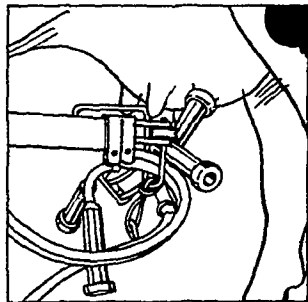

The Surge STO. Rugged telescoping arm for better support, positioning and smoothness.

Rugged and reliable. That's what dairymen asked for in an automatic take-off.

The Surge STO (Simultaneous Take-Off) fills the bill with a precision engineered telescoping arm. The rugged arm supports the milker and can be adjusted individually to each cow for effective milking action.

When the cow is milked out the sensor shuts off the milking vacuum and signals the STO arm to telescope into itself and pivot out from under the cow in one smooth, gentle motion.

Available with electronic or mechanical float milk-flow sensing.