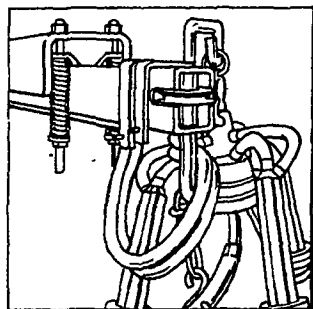

The Surge STO. Rugged telescoping arm for better support, positioning and smoothness.

Rugged and reliable. That's what dairymen asked for in an automatic take-off.

The Surge STO (Simultaneous Take-Off) fills the bill with a precision engineered telescoping arm. The rugged arm supports the milker and can be adjusted individually to each cow for effective milking action.

When the cow is milked out the sensor shuts off the milking vacuum and signals the STO arm to telescope into itself and pivot out from under the cow in one smooth, gentle motion.

Available with electronic or mechanical float milk-flow sensing.