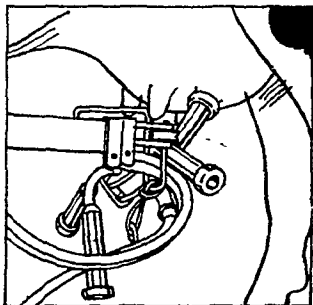

The Surge STO. Rugged telescoping arm for better support, positioning and smoothness.

Rugged and reliable. That's what dairymen asked for in an automatic take-off.

The Surge STO (Simultaneous Take-Off) fills the bill with a precision engineered telescoping arm. The rugged arm supports the milker and can be adjusted individually to each cow for effective milking action.

When the cow is milked out the sensor shuts off the milking vacuum and signals the STO arm to telescope into itself and pivot out from under the cow in one smooth, gentle motion.

Available with electronic or mechanical float milk-flow sensing.