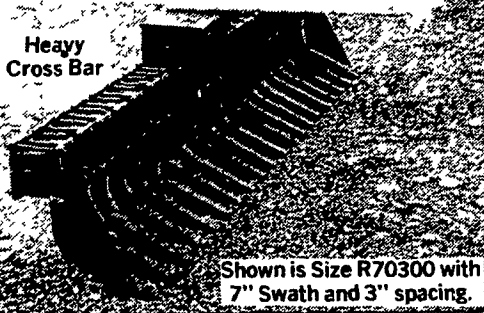

FARM EQUIPMENT

VIEL ROCK RAKES

There is nothing tougher than these 1 1/4" Square Spring Steel Tines.

TAKE THE HARD WORK OUT OF HANDLING ROCKS

Rake the rocks on a pile with a rock rake, then take the front end loader & load the rocks.

The Low Cost System

John J. Hoover, dealer

RD 1 Box 56, Clark Run Rd.
Blaine, PA 717-536-3597
No Sunday Sales

LET'S MAKE A DEAL

Hydra-Mac 20C III diesel, skid steer loader, new

Marv Brown formerly from Ephrata, PA, now general manager, announces a "Let's make a deal" clearance sale on the equipment listed in this ad. Prices will be in effect through 12-31-81.