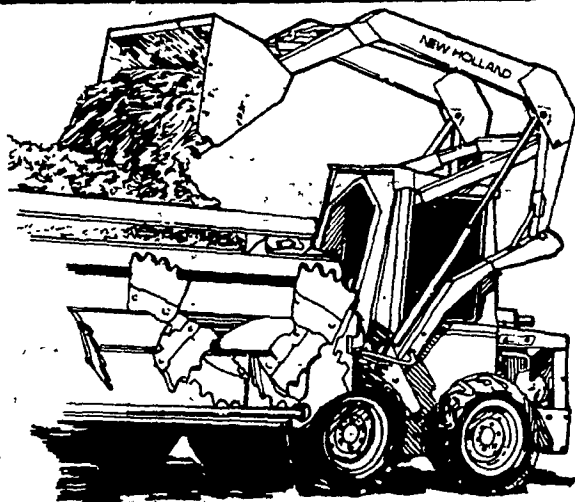

L-778
75 H.P. FORD GAS
ENGINE WITH LIGHTS,
BELLY PAN AND
66" DIRT AND
FOUNDRY BUCKET
$15,150
(Demo - 1 Only)

L-775
50 H.P.
DEUTZ
DIESEL
ENGINE
WITH 66"
UTILITY BUCKET
AND FERTILIZER BUCKET
$19,994