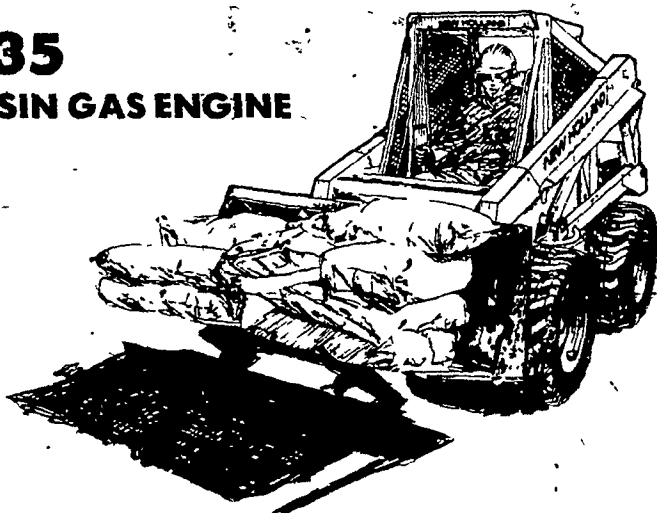

L-325
22 H.P.
KOHLER GAS
ENGINE WITH
54" UTILITY
BUCKET
\$8590
(1 Only)

L-778
75 H.P. FORD GAS
ENGINE WITH LIGHTS,
BELLY PAN AND
66" DIRT AND
FOUNDRY BUCKET
\$15,150
(Demo - 1 Only)

L-775
50 H.P.
DEUTZ
DIESEL
ENGINE
WITH 66"
UTILITY BUCKET
AND FERTILIZER BUCKET
\$19,994

L-35
37 H.P. WISCONSIN GAS ENGINE
WITH 66" DIRT
AND FOUNDRY
BUCKET
\$13,340
(1 Only)

L-779
57 H.P. PERKINS DIESEL ENGINE
WITH LIGHTS, WARNING LIGHT,
COLD WEATHER START AID,
WEATHER ENCLOSURE AND 66"
DIRT AND FOUNDRY BUCKET
\$18,340
(Demo - 1 Only)