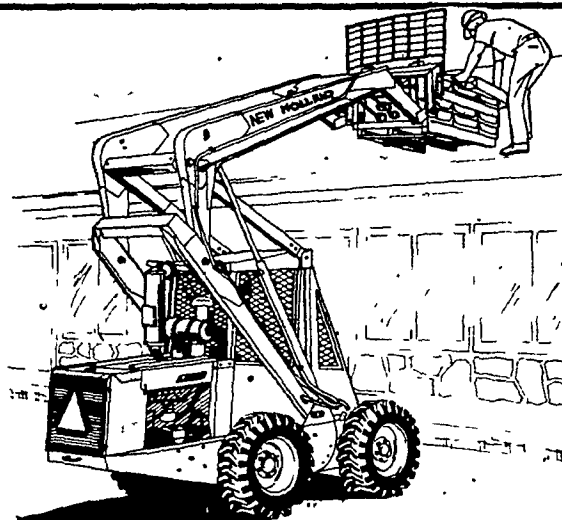

L-778
75 H.P. FORD GAS
ENGINE WITH LIGHTS,
BELLY PAN AND
66" DIRT AND
FOUNDRY BUCKET
$15,150
(Demo - 1 Only)

L-775
50 H.P.
DEUTZ
DIESEL
ENGINE
WITH 66"
UTILITY BUCKET
AND FERTILIZER BUCKET
$19,994