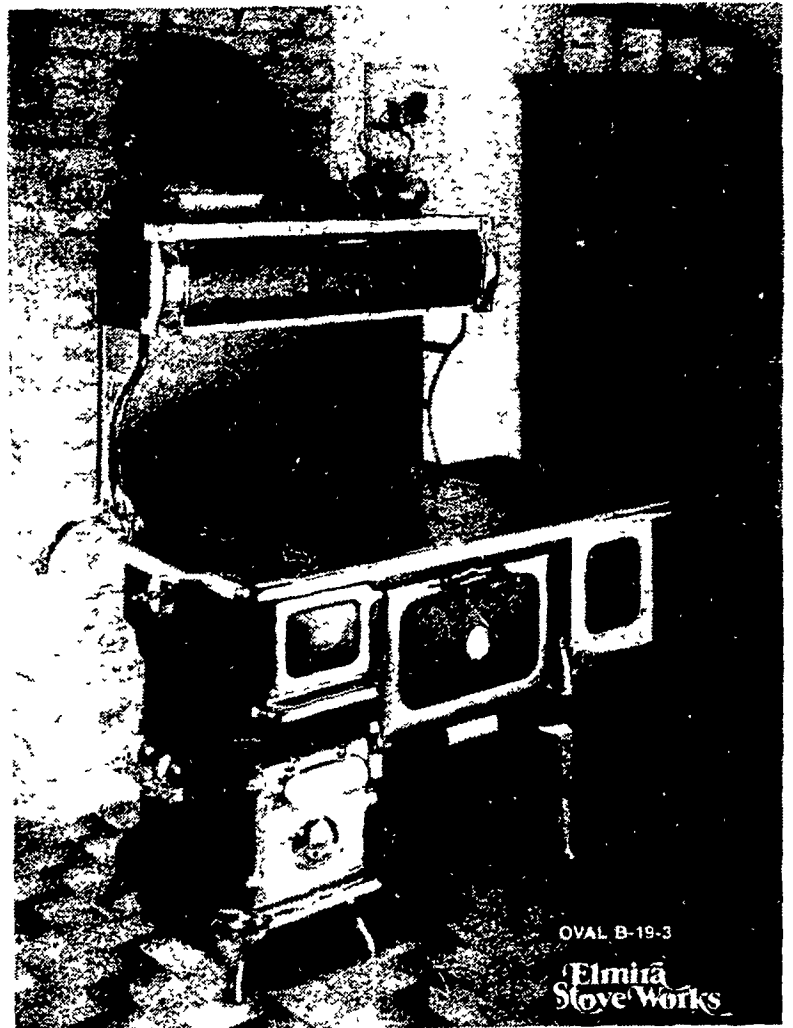

ELMIRA OVAL WOOD OR COAL BURNING DELUXE KITCHEN COOK STOVE

COMBINATION CAST IRON AND BRICK LINED AIRTIGHT FIREBOX. FIREBOX DEPTH ADJUSTABLE TO 8 1/2" or 14 1/2" (for summer or winter use)

- Largest firebox available in a cookstove 22" L x 14 1/2" D x 9" W
- Convenient lift arms tilt the section of the cooking surface over the firebox for easy placement of fuel
- Front wood loading door
- Five 9 1/2" solid lid iron cooking surface
- One three section lid for direct flame cooking
- Two position oven rack with full extension
- Adjustable oven damper controls baking temperature
- Spring balanced oven door
- Cast iron porcelainized reservoir top
- Solid copper water reservoir on models with reservoir (Capacity 6 1/2 Imp Gals. 7.8 U.S. Gals.)
- Adjustable reservoir heat boils water and humidifies (Seams are silver soldered to prevent water contamination)
- Warming cabinet 36" x 10" x 10" with full access door (Warms food to 140°F. Raises yeast breads. Dries milts etc.)
- Optional coal grate package easily converts stove from wood to coal burning
- Optional water jacket can supply domestic hot water needs or hot water to radiators

See us for the complete line of coal-wood ranges, heating stoves, fireplaces, or coal-wood combination stoves, in "Monarch", "Warm Morning", and "Enterprise"

LEACOCK COLEMAN CENTER

89 Old Leacock Rd., RD 1, Ronks, PA
STORE HOURS: Mon. thru Sat. 8 to 5; Tues. & Fri. 11 to 3