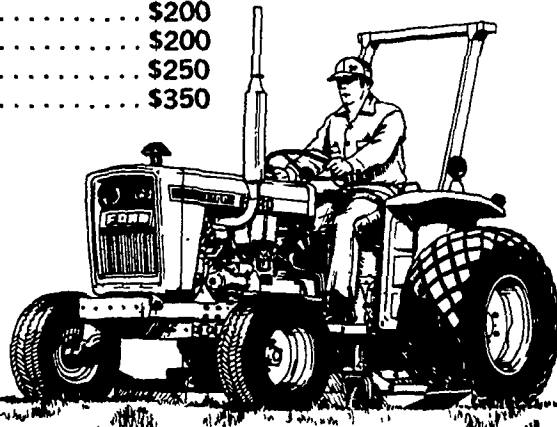

Ford TW-30 Tractor

TW MODELS

\$2500 plus Waiver of Finance Charges for eligible customers with a "Use Date" of March 1, 1982

**SERIES 1000
TRACTORS**

Model	Amount
1100	\$100
1200	\$175
1300	\$200
1500	\$200
1700	\$250
1900	\$350

Ford 1700 Tractor

Ford FW-40
Four-Wheel
Drive Tractor

FW MODELS

\$2,000 for the FW-20 and \$4,000 for the FW-30 and FW-60 Plus Waiver of Finance Charges for eligible customers with a "Use Date" of March 1, 1982

Ford CL-30 Compact Loader

COMPACT LOADERS

\$500 for the CL20 - CL30 - CL 40

**MODELS
2600 THROUGH
7700**

* 1000 plus Waiver of Finance Charges for eligible customers with a "Use Date" of March 1, 1982

Ford 6700 Tractor