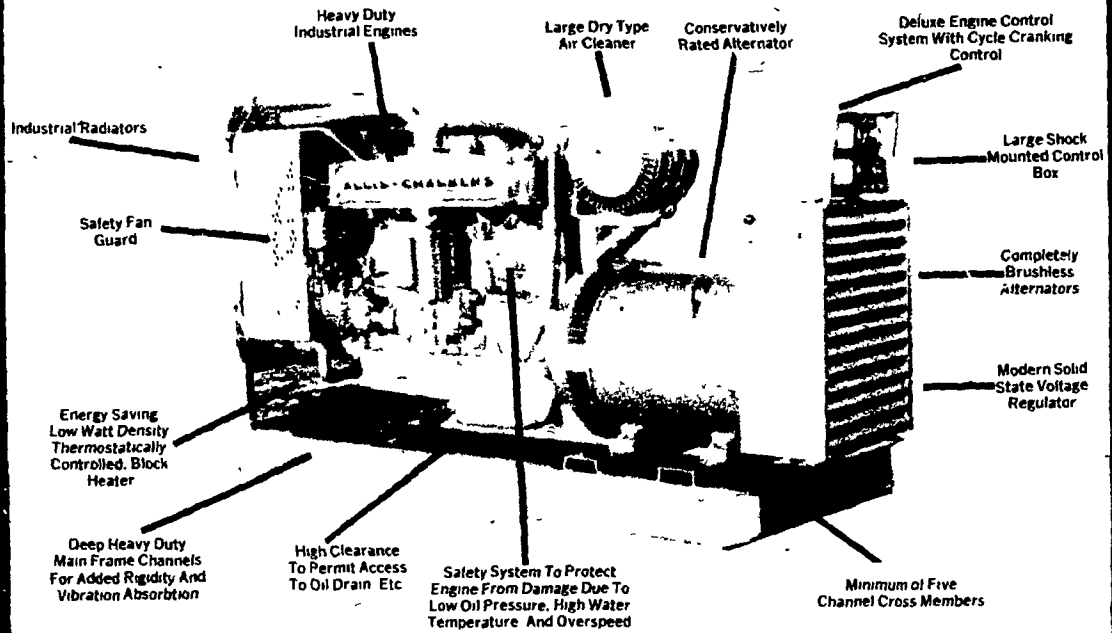

Farm - Industrial - Commercial - Residential

Check These Features:

24 Hour Emergency Service by Radio Dispatched Service Personnel
OPENINGS FOR DEALERS IN DELAWARE, MARYLAND & PARTS OF PENNSYLVANIA

MARTIN MACHINERY