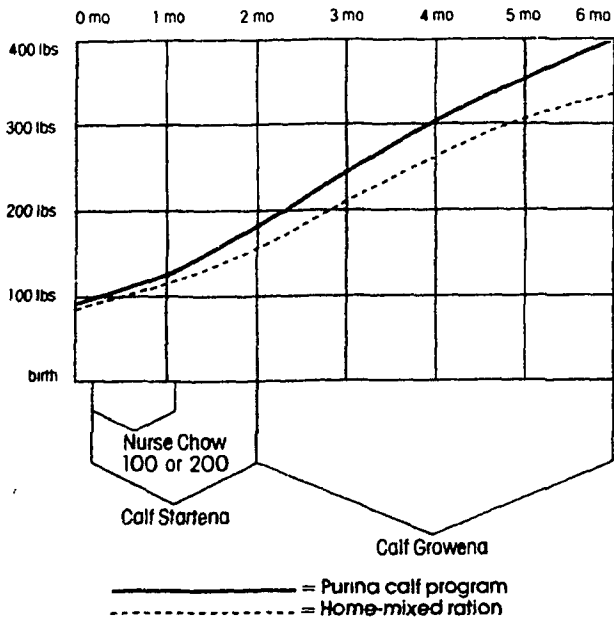

AVERAGE GROWTH RATE

## CALVES: THE RIGHT START IS ESSENTIAL FOR LATER...

Calves raised the Purina way average up to 400 pounds at 6 months, while calves on a typical home-mix ration average 345 pounds.

You're not just raising calves, you're looking for strong, well-developed herd replacements — able to produce to their maximum potential. And the faster you get that production, the sooner it pays.