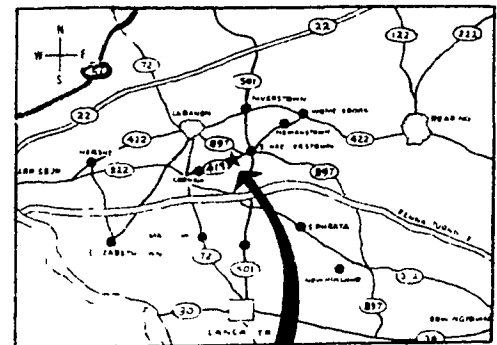

KELLER BROS. TRACTOR CO.

YOUR COMPLETE TRACTOR & EQUIP. DEALER

Ford Farm Tractors & Equip.
Ford Industrial Tractors & Equip.
Ford Garden Tractors & Equip.
Ford Tillers
Ford Walk Behind Mowers
Kubota Tractors & Equip.
New & Used

KUBOTA®

Good Selection From Large Inventory
Sales — Parts — Service
OVER 80 NEW FORD & KUBOTA TRACTORS In Stock