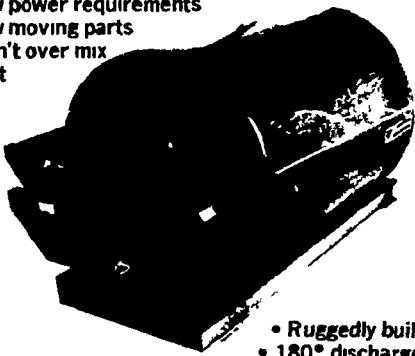

- Ruggedly built
- 180° discharge
- On the farm proven

Low HP and less wear are two direct results of the tumbling action of the feed instead of the high resistance of conventional auger mixing.

4 sizes — 133, 216, 270 and 324 cu. ft.

Built for those who need a little more!

SOLLENBERGER SILOS INC.

5790 Sunset Pike
Chambersburg, PA 17201
Phone (717) 264-9588