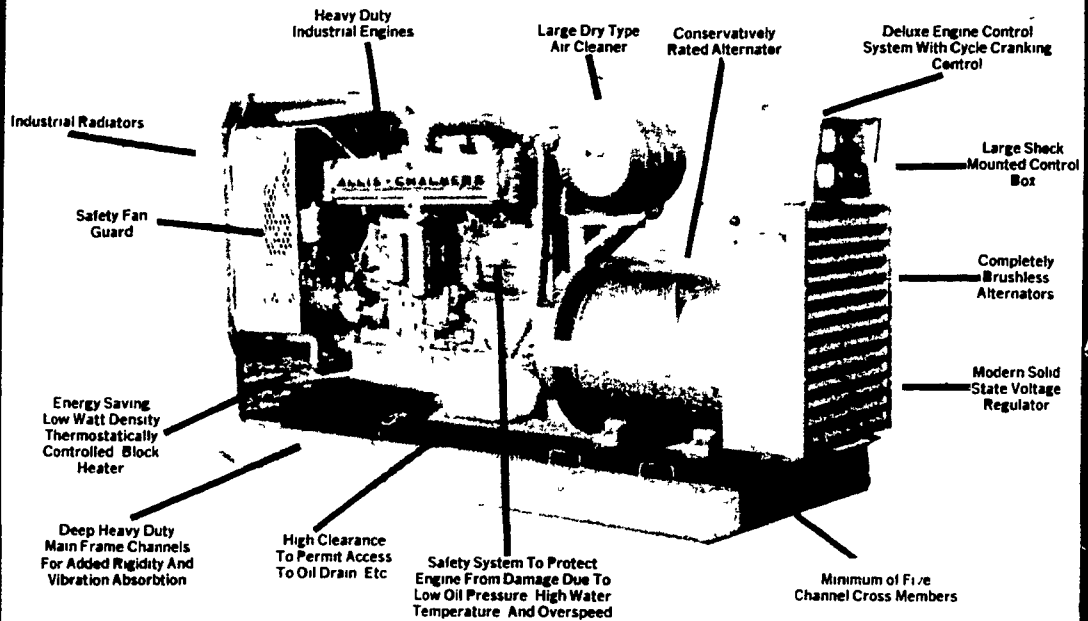

MARTIN MACHINERY

Emergency or Prime Power Systems from 1 to 1000 KW
Balanced Design to Give You Peak Performance For Your
Applications:

Farm - Industrial - Commercial - Residential

Check These Features:

**24 Hour Emergency Service by
Radio Dispatched Service Personnel**
OPENINGS FOR DEALERS IN DELAWARE, MARYLAND
& PARTS OF PENNSYLVANIA