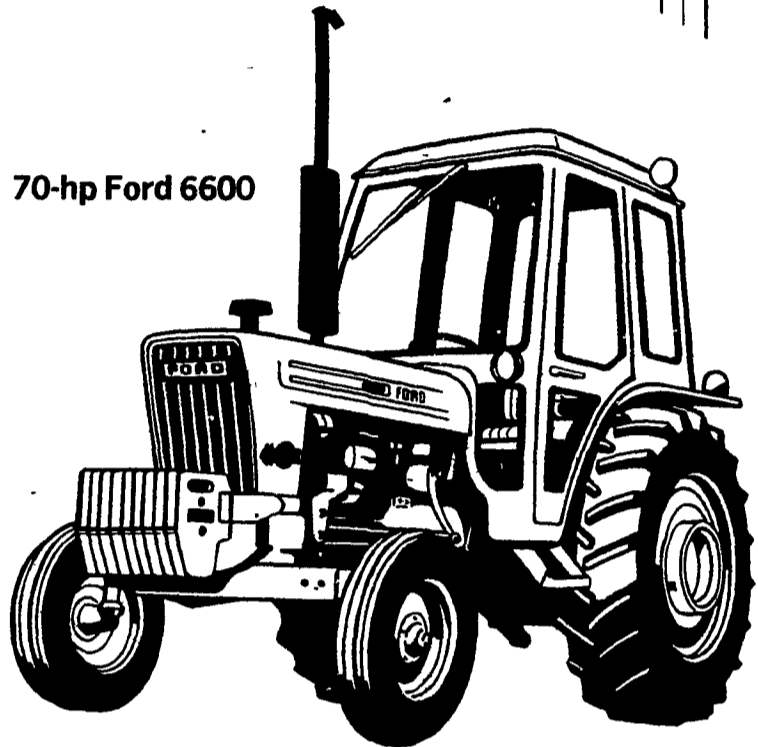

70-hp Ford 6600

Ford gives you a choice of ten all-purpose tractors from 32 to 84 PTO hp. Tractors built for heavy work and powered by proven Ford engines. With Ford hydraulic systems, you get precision control for easy, accurate adjustment of mounted implements. Exclusive Load Monitor hydraulics* provide true draft control of mounted, semi-mounted and even pull-type implements. And Ford offers quality factory cab comfort for every size from 60-hp up! Stop in and see! We have the tractor power and features you need!

* Available on 60, 70 and 84-hp models