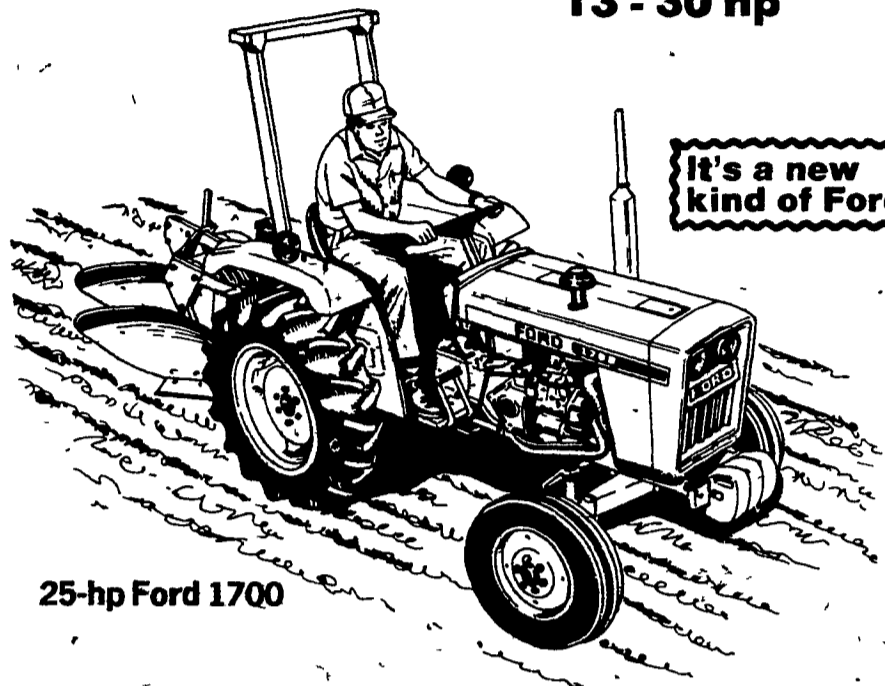

TRY A FORD ON FOR SIZE!

**5 New Ford Diesels,
13 - 30 hp**

25-hp Ford 1700

It's a new kind of Ford!

Now there's a whole new line of small Ford tractors...just the right size for people who need more than a garden tractor, less than a full-sized tractor.

Each of these new 1600 Series Fords offers many big-tractor features: A liquid-cooled diesel engine...three-point hitch and built-in hydraulics to let you handle mounted implements with fingertip ease...540 rpm PTO with overrunning clutch to operate mowers and other powered equipment... an all-gear power train with 10 or 12-speed transmission that gives you the right combination of ground and engine speed for just about any job.

Optional four-wheel drive gives you extra traction when you need it. Special "creeper" transmission option gives you extra speed choices.

We back 'em up just like our big ones, too. With genuine Ford parts and a service shop run by experienced diesel engine mechanics.