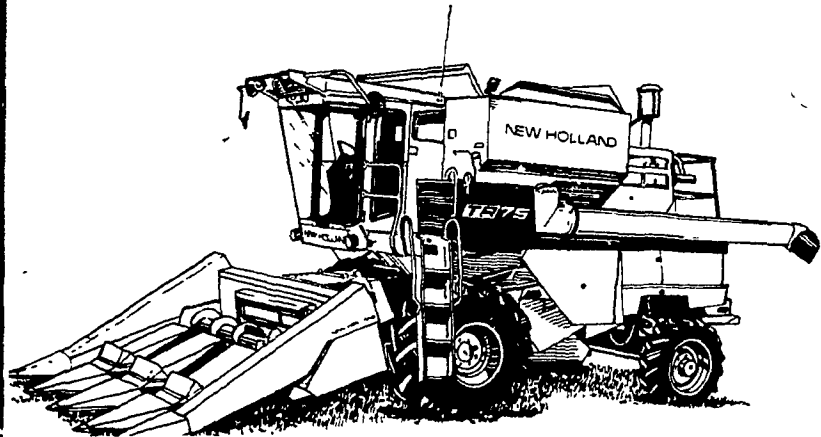

ROUND-UP DAYS

NOW'S THE TIME TO ROUND UP A GREAT DEAL FROM YOUR SPERRY NEW HOLLAND DEALER

INTEREST WAIVER ON FORAGE EQUIPMENT 'TIL AUGUST '82

OR CHOOSE ONE OF THESE OTHER GREAT DEALS

There's nothing like a Twin Rotor™ combine from Sperry New Holland. For good reason. The dual-rotor threshing is patented so others can't duplicate it. Come in soon and let us tell you about this exciting advance in combining. There are three models to choose from. And be sure to ask us about the completely new line of Sperry New Holland corn heads, flexible cutterbar soybean headers and rigid cutterbar grain heads.

The Model 892 is the biggest capacity pull-type forage harvester offered by Sperry New Holland. Built for big tractor horsepower, the "892" will power through the driveline, and be used with tractors up to 175 horsepower.

The Model 782 is built for heavy-duty performance. The 12-knife cutterhead chops uniformly, without a recutter screen. But for special crops and conditions, recutter screens are available.

Check these outstanding features: Exclusive underbeveled knives eliminate the need for rebeveling. Flip-up feedroll makes shearbar adjustment easy. Choice of 540- or 1,000-rpm driveline.

The new Model 75 combines reliable hydraulic drive with overall heavy-duty construction, to give you a bale thrower with unmatched durability. It fits baler Models 310, 315 and 320. It'll throw twine- or wire-tied bales that are up to 41 inches long and weigh up to 80 pounds.