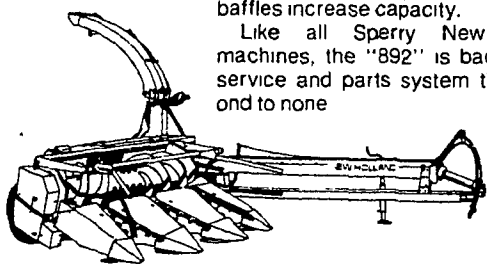

ROUND-UP DAYS

NOW'S THE TIME TO ROUND UP A GREAT DEAL FROM YOUR SPERRY NEW HOLLAND DEALER

INTEREST WAIVER ON FORAGE EQUIPMENT 'TIL AUGUST '82

OR CHOOSE ONE OF THESE OTHER GREAT DEALS

There's nothing like a Twin Rotor™ combine from Sperry New Holland. For good reason. The dual-rotor threshing is patented so others can't duplicate it. Come in soon and let us tell you about this exciting advance in combining. There are three models to choose from. And be sure to ask us about the completely new line of Sperry New Holland corn heads, flexible cutterbar soybean headers and rigid cutterbar grain heads.

The Model 892 is the biggest capacity pull-type forage harvester offered by Sperry New Holland. Built for big tractor horsepower, the "892" will power through the driveline, and be used with tractors up to 175 horsepower.

The optional electronic metal detector — a Sperry New Holland exclusive — reduces harvester damage and can cut down on hardware disease. The "892" is available with 12-knife or 8-knife cutterhead. Exclusive underbeveled knives never need rebeveling and make knife sharpening fast and easy. Flip-up feedroll makes shearbar adjustment easy.

The new Model 75 combines reliable hydraulic drive with overall heavy-duty construction, to give you a bale thrower with unmatched durability. It fits baler Models 310, 315 and 320. It'll throw twine- or wire-tied bales that are up to 41 inches long and weigh up to 80 pounds.