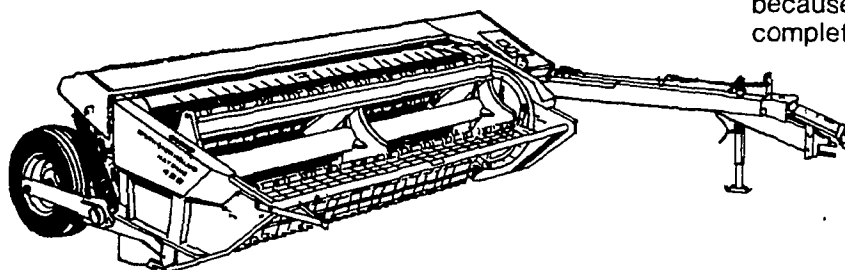

Full-width conditioning rolls in the Model 489 Haybine® mower-conditioner are located in the main frame, not the header. The lighter header responds quicker to ground contours and greatly reduces knife and guard damage. The "489" is designed for operators who demand the very best.

← **SEE YOUR NEAREST SPERRY NEW HOLLAND DEALER**