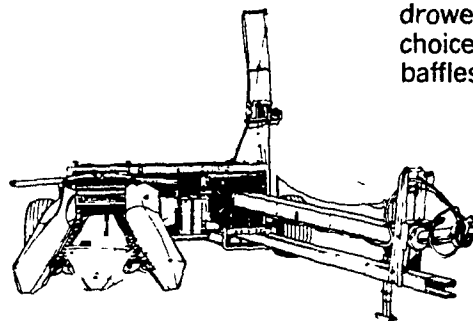

ROUND-UP DAYS

NOW'S THE TIME TO ROUND UP A GREAT DEAL FROM YOUR SPERRY NEW HOLLAND DEALER

INTEREST WAIVER ON FORAGE EQUIPMENT 'TIL AUGUST '82

OR CHOOSE ONE OF THESE OTHER GREAT DEALS

There's nothing like a Twin Rotor™ combine from Sperry New Holland. For good reason. The dual-rotor threshing is patented so others can't duplicate it. Come in soon and let us tell you about this exciting advance in combining. There are three models to choose from. And be sure to ask us about the completely new line of Sperry New Holland corn heads, flexible cutterbar soybean headers and rigid cutterbar grain heads.

The optional electronic metal detector — a Sperry New Holland exclusive — reduces harvester damage and can cut down on hardware disease. The "892" is available with 12-knife or 8-knife cutterhead. Exclusive underbeveled knives never need rebeveling and make knife sharpening fast and easy. Flip-up feedroll makes shearbar adjustment easy.

There's a big choice of crop heads, including the exclusive interchangeable 3-row crop head/windrow pickup, 2-row low-profile crop head, conventional windrow pickup, sicklebar and ear-corn snapping heads. Under-knife baffles increase capacity.

The 250-hp Model 1900 chopper features an exclusive electronic metal detector that reduces harvester damage, and helps cut down on hardware disease. Exclusive underbeveled knives never need rebeveling. Exclusive flip-up feedrolls make shearbar adjustment easy. Exclusive interchangeable cropheads — ideal for the farmer/rancher who chops both windrowed crops and row crops. Plus a big choice of other crop heads. Under-knife baffles increase capacity.