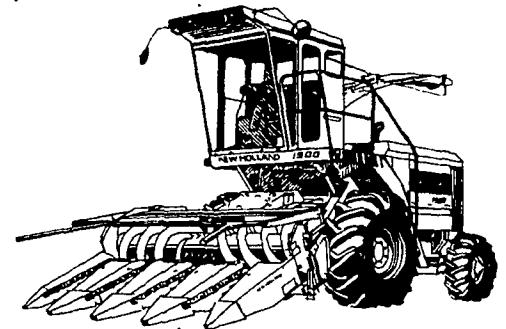

The 250-hp Model 1900 chopper features an exclusive electronic metal detector that reduces harvester damage, and helps cut down on hardware disease. Exclusive underbeveled knives never need rebeveling. Exclusive flip-up feedrolls make shearbar adjustment easy. Exclusive interchangeable cropheads — ideal for the farmer/rancher who chops both windrowed crops and row crops. Plus a big choice of other crop heads. Under-knife baffles increase capacity.