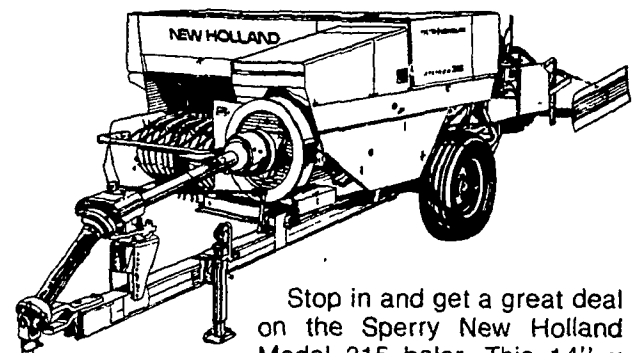

Stop in and get a great deal on the Sperry New Holland Model 315 baler. This 14" x 18" baler is built extra rugged to handle tough crops. It's designed to work hard and give years of dependable service.

Now's the time to buy because we're moving our complete stock of hay tools.