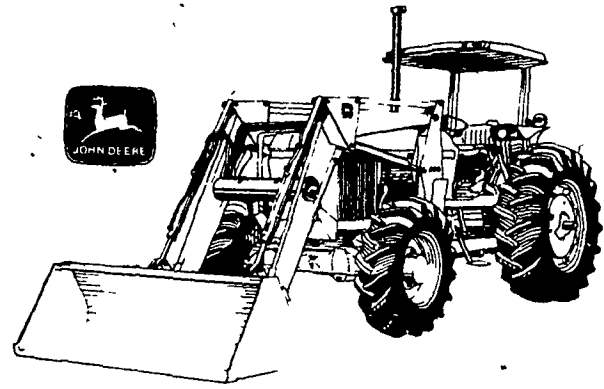

ACT NOW AND SAVE

WHEN YOU BUY A NEW JOHN DEERE 40- TO 80-HP TRACTOR YOU EARN \$500 OF JOHN DEERE MONEY AND SAVE ON FINANCE CHARGES

Buy a new 2040, 2240, 2440, 2640, or 2940 Tractor before November 20, 1981, and you'll qualify for \$500 in John Deere money you can spend for goods or services at our store. And, no finance charges will accrue on purchases until March 1, 1982.* The same finance waiver offer applies to new implements purchased with the tractor.

But a \$500 John Deere money bonus and a break on finance charges aren't all you get when you buy one of these 40- to 80-hp tractors. You also get a tractor with outstanding lugging ability, tough drivetrain and a lot of extras, such as closed-center hydraulics, as standard equipment.

So act now and save. It's your gain.

This finance offer may be withdrawn at any time

The new 260 Loader has quick-change appeal

The quicker you can demount your loader, the quicker you can get to other tractor jobs. John Deere's new self-leveling 260 Loader, with Quik-Tach™ mount/demount, lets you do just that. Drop parking stands, pull two pins and disengage hydraulics — your tractor is free for other duties. And, **NO TOOLS ARE NEEDED.** Mounting is just as easy. Changing attachments is also a no-tool job. Again, just pull two pins and your loader changes from manure handler to pallet mover, round-baler hauler and more. The 260 Loader offers self-leveling, gives 40 degrees of rollback and operates with single-level control. You get faster cycling, fewer spills. Come in and see it today.