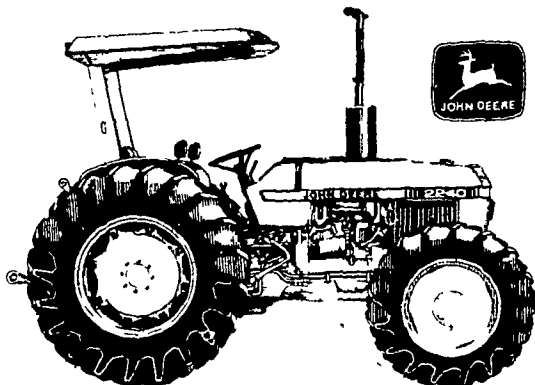

ACT NOW AND SAVE

WHEN YOU BUY A NEW JOHN DEERE 40- TO 80-HP TRACTOR YOU EARN \$500 OF JOHN DEERE MONEY AND SAVE ON FINANCE CHARGES

Buy a new 2040, 2240, 2440, 2640, or 2940 Tractor before November 20, 1981, and you'll qualify for \$500 in John Deere money you can spend for goods or services at our store. And, no finance charges will accrue on purchases until March 1, 1982.* The same finance waiver offer applies to new implements purchased with the tractor.

But a \$500 John Deere money bonus and a break on finance charges aren't all you get when you buy one of these 40- to 80-hp tractors. You also get a tractor with outstanding lugging ability, tough drivetrain and a lot of extras, such as closed-center hydraulics, as standard equipment.

So act now and save. It's your gain.

This finance offer may be withdrawn at any time

The new 260 Loader has quick-change appeal

The quicker you can demount your loader, the quicker you can get to other tractor jobs. John Deere's new self-leveling 260 Loader, with Quik-Tach™ mount/demount, lets you do just that. Drop parking stands, pull two pins and disengage hydraulics — your tractor is free for other duties. And, **NO TOOLS ARE NEEDED.** Mounting is just as easy. Changing attachments is also a no-tool job. Again, just pull two pins and your loader changes from manure handler to pallet mover, round-baler hauler and more. The 260 Loader offers self-leveling, gives 40 degrees of rollback and operates with single-level control. You get faster cycling, fewer spills. Come in and see it today.