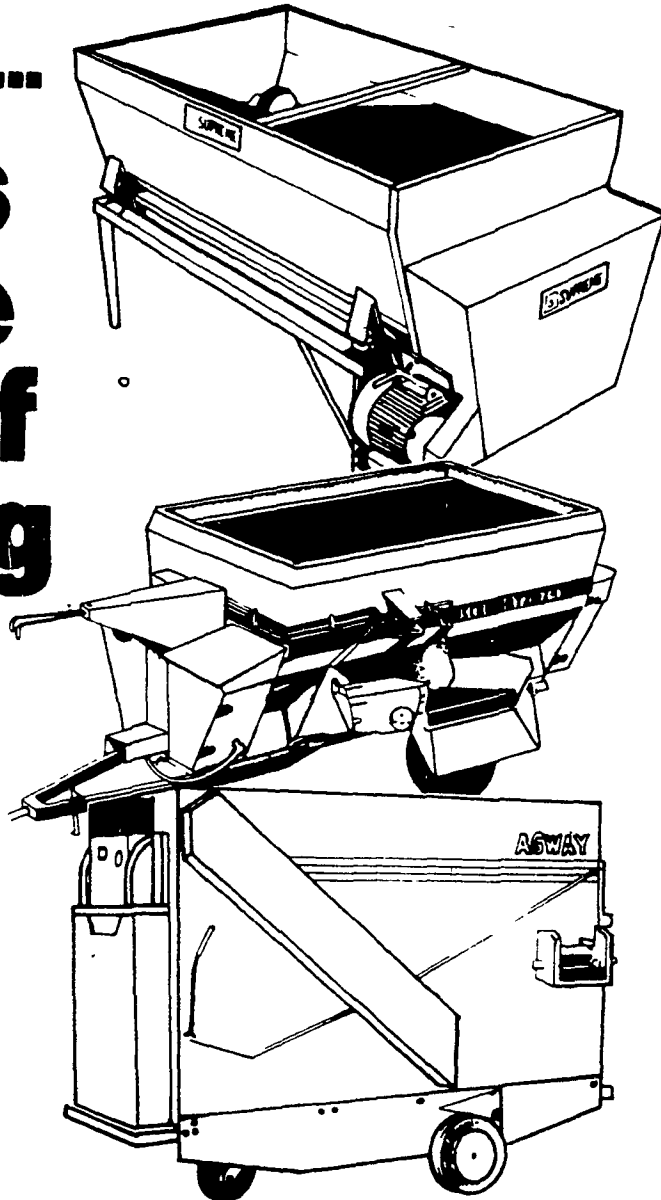

the total carcass weight, while the loin section totals approximately 16 percent of the carcass weight.

Swine producers, particularly purebred producers, should collect carcass information on the animals they produce. Local packing plants or locker operations may allow you to record information on animals which are packaged for your own use. Recording of carcass measurements can be useful to hog producers in their selection-culling program.

Agway Presents...

Three Ways To Get More Profit Out Of Your Feeding Program.

Feeding a total mixed ration (TMR) can help you increase milk production... and profits... without adding a single cow to the herd. Agway has the TMR feeding machines that let you accurately weigh and thoroughly mix forage, grain and supplements to deliver a balanced bite every time. There's a machine to fit almost any feeding setup.

Supreme Batch Mixer and Weigher for feedlots freestall or stanchion operations

Schwartz Feeder Wagon perfect for drive-through freestall barns and feedlots

Agway Model 780 Weigh-Mix Feeding Machine ideal for stanchions and tie stalls

Agri-Lease® by Telmark®

You can have your Agway farm system now—by leasing through a Telmark Agri-Lease. No big initial investment. No disturbing present lines of credit. More convenient and faster than most forms of financing.

Agri-Lease

Installed and Serviced by Agway

Your new Agway farm system will be installed and on-farm tested by skilled Agway technicians. Should the need arise, a factory-trained specialist from the nearest Agway Farm Systems Center, can be on the scene and have you back in business, usually within hours.

For more information, contact the nearest Agway location or Salesperson listed below.

Agway Supply Center
N. 5th St. Hwy.
Tempe, PA 19560
215/929-5264

Chapman Agway
Main St.
Wescosville, PA 18106
215/395-3381

New Milford Agway
Delaware St.
New Milford, PA 18834
717/465-3139

Winfield Farm Center
Rt. 15
Winfield, PA 17889
717/523-1204

Belleville Agway
516 E. Main St.
Belleville, PA 17004
717/935-2148

Curryville Agway
Route 866
Curryville, PA 16631
814/793-2167

Oxford Agway
400 Baltimore Pike
Oxford, PA 19363
215/932-9361

Wysox Agway
Sullivan Street
E. Towanda, PA 18854
717/265-9131

Blairsville Agway
Route 22 East
Blairsville, PA 15717
412/459-7830

Dublin Agway
Rt. 313
Dublin, PA 18917
215/249-3556

Pleasant Gap Supply Center
E. College Ave.
Rt. 64 East
Pleasant Gap, PA 16823
814/359-2722

York-West Agway
2600 W. Market St.
York, PA 17404
717/792-2674

Butler Agway
500 Evans City Road
Butler, PA 16001
412/482-2195

Eighty Four Agway
Route 519
Eighty Four, PA 15330
412/222-0600

Regis R. Preston
R.D. 2
Brockway, PA 15824
814/371-5373

Middletown Agway
Railroad Ave.
Middletown, DE 19709
302/378-9873

Carlisle Agway
E. North St.
Carlisle, PA 17013
717/243-4312

Lancaster Agway
1140 Dillerville Rd.
Lancaster, PA 17601
717/394-0541

Quarryville Agway
27 E. Fourth St.
Quarryville, PA 17566
717/786-2126

Sussex Farm & Home
72 E. Main St.
Sussex, NJ 07461
201/875-3141

Chambersburg Agway
409 E. Grant St.
Chambersburg, PA 17201
717/263-4197

Lebanon Agway
16th & Cumberland St.
Lebanon, PA 17042
717/273-2621

Somerset Agway
951 S. Edgewood Ave.
Somerset, PA 15501
814/445-4184

Taneytown Agway
68 Frederick St.
Taneytown, MD 21787
301/751-1130

AGWAY answers your needs