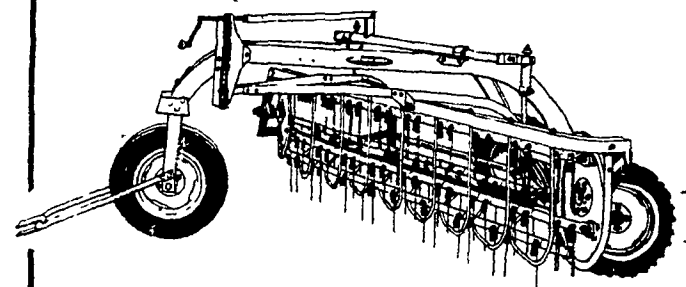

404 Speed Wheel Rake 5-40" Raking Wheels

\$1200.00
Cash Refund - 85.00
\$1115.00

FAST, NON-STOP HARVESTING!

NEW IDEA MODEL 272 CUT/DITIONER VIRTUALLY PLUG FREE MAKES QUALITY HAY FOR LESS COST

It's a rugged, plug-free 7 ft. machine that produces fast drying, high quality hay at lower initial cost. No cutter bar or reel means less maintenance cost, too.

Model 272
7 Foot Cut/Ditioner

\$4200.00
Cash Refund - 295.00
\$3905.00

WORKHORSE HAYMAKER!

NEW IDEA 299 MOW/DITIONER

Combine fast, non-stop harvesting with low maintenance and low initial investment.

Cut your hay the Mow/Ditioner way.

\$4500.00
Cash Refund - 450.00
\$4050.00

406 RAKE 9½ FOOT, 5 BAR, STEEL TEETH

\$1955.00
Cash Refund - 150.00
\$1805.00

AVCO NEW IDEA
ABC GROFF, INC.

STORE HOURS
• Mon., Tues., Wed. 7-5
Thurs., Fri. 7-9
Sat. 7-4
Parts 717-354-4191
Sales 717-354-4731
Service 717-354-8094