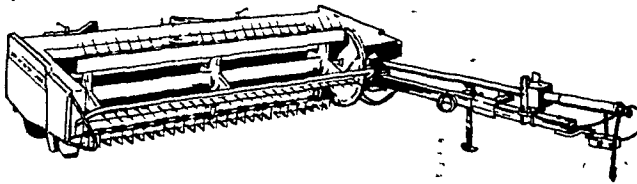

212 Spreader, 146 Bushel, w/217 Single Beater Spreading Element

\$2990.00
Cash Refund - 195.00
\$2795.00

SAVES HAY OTHER RAKES MISS

NEW IDEA MODEL 404 SPEED WHEEL RAKE

Lower Cost, Speedy Windrow Builder
Does an amazing job on uneven, hilly or contoured fields. Handles hay gently as it builds windrows without shattering valuable leaves. And the Speed Wheel Rake costs less to buy, less to maintain!

404 Speed Wheel Rake 5-40" Raking Wheels

\$1200.00
Cash Refund - 85.00
\$1115.00

FAST, NON-STOP HARVESTING!

NEW IDEA MODEL 272 CUT/DITIONER VIRTUALLY PLUG FREE MAKES QUALITY HAY FOR LESS COST

It's a rugged, plug-free 7 ft. machine that produces fast drying, high quality hay at lower initial cost. No cutter bar or reel means less maintenance cost, too.

Model 272
7 Foot Cut/Ditioner

\$4200.00
Cash Refund - 295.00
\$3905.00

WORKHORSE HAYMAKER!

NEW IDEA 299 MOW/DITIONER

Combine fast, non-stop harvesting with low maintenance and low initial investment.

Cut your hay the Mow/Ditioner way.