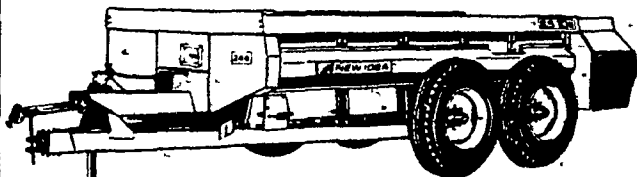

AVCO NEW IDEA

LOWEST PRICES ON MODEL 206 NEW IDEA SPREADERS, 95 BUSHEL GROUND DRIVE, ON STEEL. CALL US...NO REASONABLE OFFER REFUSED

12% interest rate from your local bank
or cash refunds direct from avco new idea

Two great ways to get the Avco New Idea farm machinery you need . . . NOW.

8.5 Ton Model 244 (325 bu.)

SPREAD YOUR MONEY FURTHER

Any way you spread it, you're going to save time and money this fall with a New Idea manure spreader. Just come on in and let us show you how. They're in stock and ready to go. Tough and reliable, these machines feature an all-wood box that won't rust to give you quick, even spreading of all types of manure for a long, long time.

244 Spreader, 325 Bu., w/Hydraulic Endgate and Upper Beater.

\$7200.00
Cash Refund -430.00
\$6770.00

SCIENTIFICALLY DESIGNED, FARM PROVEN.

SINGLE BEATER SPREADERS...

Great all-weather machines. Twelve scientifically designed thick steel paddles, attached to a 3½-inch diameter tubular steel beater shaft, slice better, shred better and spread better. Big spreader capacity for your money. Other models available: "The Wide Spread" cylinder-paddle spreader and the unique "Undershot" flail-type spreader.