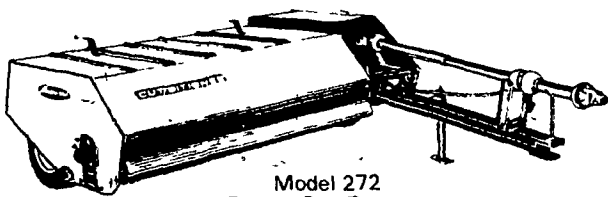

244 Spreader, 325 Bu., w/Hydraulic Endgate and Upper Beater.

\$7200.00
Cash Refund -430.00
\$6770.00

SCIENTIFICALLY DESIGNED, FARM PROVEN.

SINGLE BEATER SPREADERS...

Great all-weather machines. Twelve scientifically designed thick steel paddles, attached to a 3½-inch diameter tubular steel beater shaft, slice better, shred better and spread better. Big spreader capacity for your money. Other models available: "The Wide Spread" cylinder-paddle spreader and the unique "Undershot" flail-type spreader.

212 Spreader, 146 Bushel, w/217 Single Beater Spreading Element

\$2990.00
Cash Refund - 195.00
\$2795.00

SAVES HAY OTHER RAKES MISS

NEW IDEA MODEL 404 SPEED WHEEL RAKE

Lower Cost, Speedy Windrow Builder
Does an amazing job on uneven, hilly or contoured fields. Handles hay gently as it builds windrows without shattering valuable leaves. And the Speed Wheel Rake costs less to buy, less to maintain!

404 Speed Wheel Rake 5-40" Raking Wheels

\$1200.00
Cash Refund - 85.00
\$1115.00

FAST, NON-STOP HARVESTING!

NEW IDEA MODEL 272 CUT/DITIONER VIRTUALLY PLUG FREE MAKES QUALITY HAY FOR LESS COST

It's a rugged, plug-free 7 ft. machine that produces fast drying, high quality hay at lower initial cost. No cutter bar or reel means less maintenance cost, too.