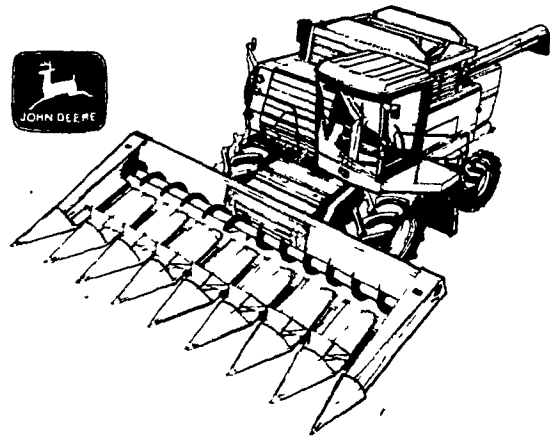

But a \$500 John Deere money bonus and a break on finance charges aren't all you get when you buy one of these 40- to 80-hp tractors. You also get a tractor with outstanding lugging ability, tough drivetrain and a lot of extras, such as closed-center hydraulics, as standard equipment.

So act now and save. It's your gain.

* This finance offer may be withdrawn at any time

165-hp 7720 offers up to 20 percent more capacity than the top-notch 7700 it replaces

Be prepared for heavy yields, muddy fields and other tough harvest conditions. Order the John Deere 7720. Here's a combine that offers you up to 20 percent more capacity than the previous leader in the industry, our 7700. The 7720 offers you a 165-hp, 6-cylinder, 466-cubic-inch diesel engine (145-hp standard). Power Rear-Wheel Drive and hydrostatic ground drive are available for added maneuverability in tough going.

Cylinder width is 55 inches. The corn/soybean version offers a 14-bar concave, adjustable finger bar, and one-to-one beater-to-cylinder-speed. Grain tank capacity is 190 bushels. Straw walkers are 150 inches long. And you'll ride in luxury in the Sound-Gard® styled cab.

Matched corn heads and row-crop heads come in sizes to 8 rows. Platforms with flexible cutterbar for beans in sizes to 24 feet. See us for all the details on the 7720.

A.B.C. GROFF, INC.
New Holland, PA
717-354-4191