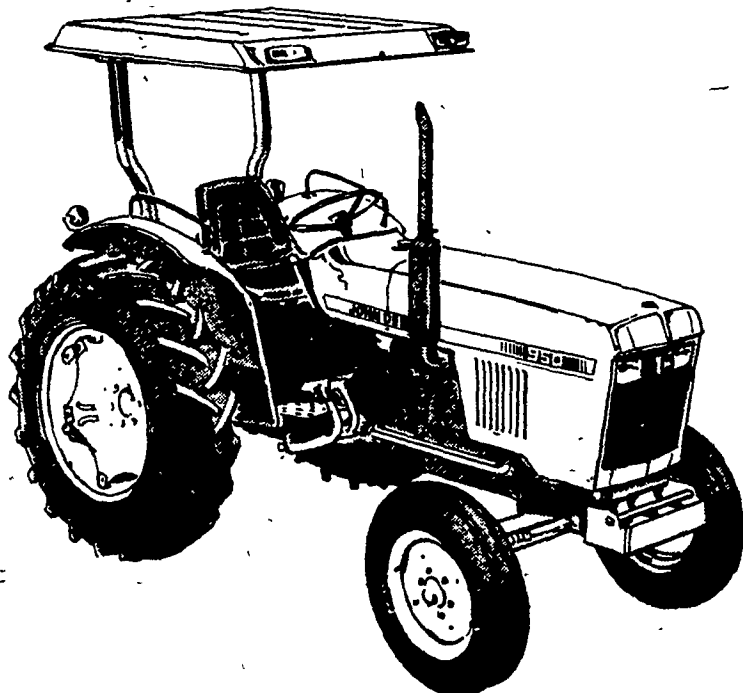

DON CHESKE BROTHERS, INC.
Hackettstown, NJ
201-852-4488

PIKEVILLE EQUIPMENT INC.
Oyster Dale Road
Oley RD2, PA
215-987-6267

THE TASK-MASTERS™

John Deere Compact Utility Diesel Tractors

Plowing or planting. Mowing or landscaping. Loading or backhoeing. These John Deere Compact Utility Tractors are at home in most any working environment. Choose from five models — with 14.5, 18, 22, 27, and 33 hp at the PTO*. The 650 has a 2-cylinder diesel engine; all others, 3-cylinder. Eight-speed transmission. Differential lock. Hand and foot throttles. Category 1 3-point hitch. 540-rpm PTO. Color coded controls. And more.