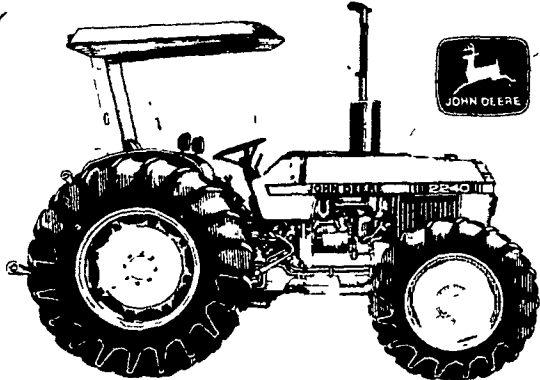

ACT NOW AND SAVE

WHEN YOU BUY A NEW JOHN DEERE 40-TO 80-HP TRACTOR YOU EARN \$500 OF JOHN DEERE MONEY AND SAVE ON FINANCE CHARGES

Buy a new 2040, 2240, 2440, 2640, or 2940 Tractor before November 20, 1981, and you'll qualify for \$500 in John Deere money you can spend for goods or services at our store. And, no finance charges will accrue on purchases until March 1, 1982.* The same finance waiver offer applies to new implements purchased with the tractor.

But a \$500 John Deere money bonus and a break on finance charges aren't all you get when you buy one of these 40- to 80-hp tractors. You also get a tractor with outstanding lugging ability, tough drivetrain and a lot of extras, such as closed-center hydraulics, as standard equipment.

So act now and save. It's your gain.

* This finance offer may be withdrawn at any time

165-hp 7720 offers up to 20 percent more capacity than the top-notch 7700 it replaces

Be prepared for heavy yields, muddy fields and other tough harvest conditions. Order the John Deere 7720. Here's a combine that offers you up to 20 percent more capacity than the previous leader in the industry, our 7700. The 7720 offers you a 165-hp, 6-cylinder, 466-cubic-inch diesel engine (145-hp standard). Power Rear-Wheel Drive and hydrostatic ground drive are available for added maneuverability in tough going.

Cylinder width is 55 inches. The corn/soybean version offers a 14-bar concave, adjustable finger bar, and one-to-one beater-to-cylinder-speed. Grain tank capacity is 190 bushels. Straw walkers are 150 inches long. And you'll ride in luxury in the Sound-Gard® styled cab.