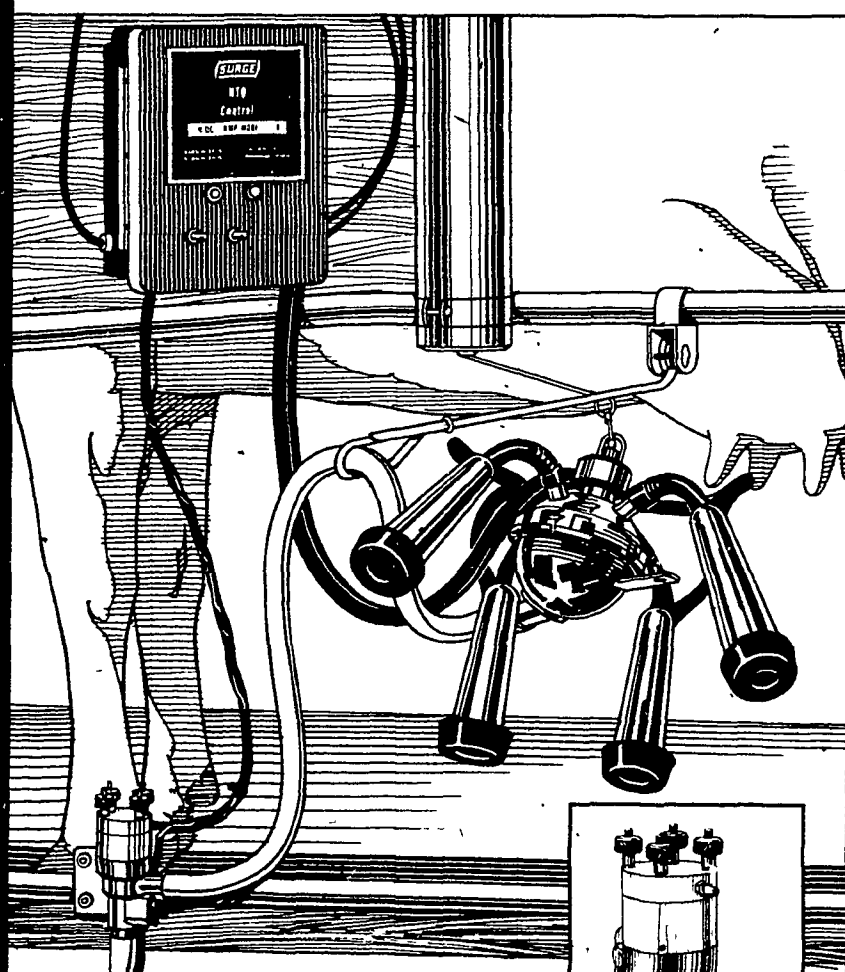

## JUST HOW SIMPLE CAN AUTOMATIC TAKE-OFFS BE?

**There's simple. And there's Surge HTO simple.**  
It makes take-off systems fully automatic. All you do is set the switch and attach the milking unit. The Surge Electronic Sensor and reliable VSO Retractor Cylinder do the rest.

Near the end of milking, when milk flow drops below an adjustable pre-set level, vacuum is shut off and the take-off mechanism is activated automatically. The retractor cylinder then gently and smoothly returns the milking unit to a hanging position.