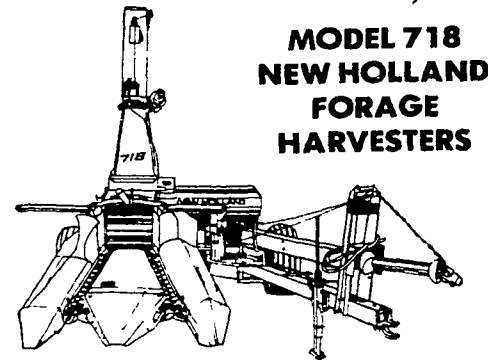

The Time Is Right...  
The Price Is Right!!

New Equipment Specials . . .

MODEL 892  
NEW HOLLAND  
FORAGE  
HARVESTER

- Electrical Controls, Metal Detector, Flotation Tires, 1,000 RPM PTO . . . . . \$9,895
- ★ Model 822 New Holland 2-Row Cornhead for 892 Harvester \$2,595
- ★ 3-Row Wide or Narrow Cornheads and 7' Windrow Pickup Head Available At Special Prices!

MODEL 718  
NEW HOLLAND  
FORAGE  
HARVESTERS

- With Electrical Controls, Flotation Tires, 540 RPM PTO . . . . . \$4,995
- With Manual Controls, Flotation Tires, 5400 RPM PTO . . . . . \$4,295
- ★ 1- and 2-Row Cornheads and Windrow Pickup Head Available At Special Prices!