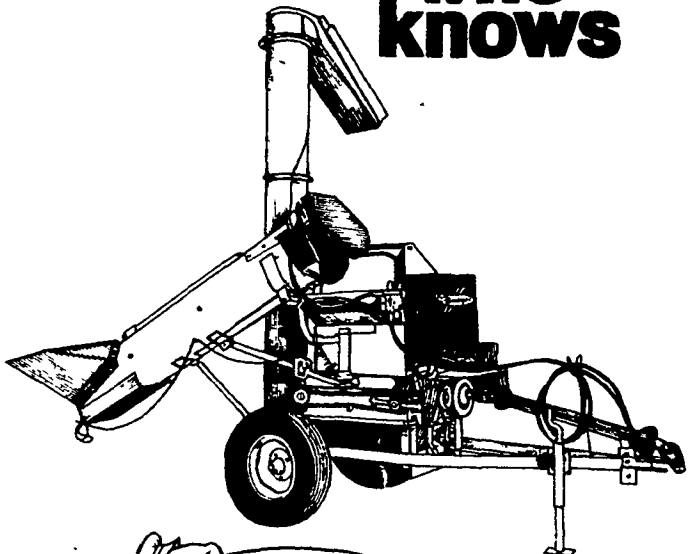

Badger

GRUMELLI'S FARM SERVICE
Mechanics Grove
Quarryville, PA 17566
Ph. (717) 786-7318

PIKEVILLE EQUIPMENT INC.
RD 2
Oley, PA 19547
Ph. (215) 987-6277

CECIL DAIRY SERVICE
RD 1 Rt. 274
1/2 Mi. South Rising
Sun, MD 21911
Ph. (301) 658-6923

SHOW-EASE STALL CO.
523 Willow Rd.
Lancaster, PA 17601
Ph. (717) 299-2536

ROY O. CHRISTMAN
RD 1
Hamburg, PA 19526
Ph. (215) 562-7218

LLOYD E. KREIDER
RD 1
Cochranville, PA 19330
Ph. (215) 932-4700

FISHER AND STOLTZFUS TRAILER SALES

Call 717-768-3832 between 7 a.m. & 9 a.m.
or call 717-354-0723 after 6 p.m. East of New Holland, Pa.