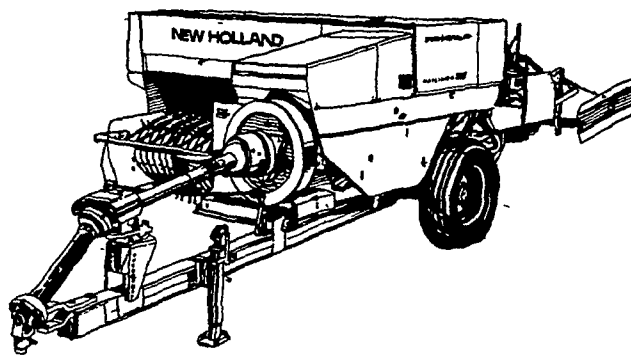

← **COME SEE THESE SPERRY NEW HOLLAND FARM EQUIPMENT SPECIALISTS. THEY'VE GOT THE PRODUCTS AND FINANCING PLANS THAT ARE SURE TO SUIT YOUR NEEDS!**

The Model 892 is the biggest capacity pull-type forage harvester offered by Sperry New Holland. Built for big tractor horsepower, the "892" will power through the driveline, and be used with tractors up to 175 horsepower.

The optional electronic metal detector — a Sperry New Holland exclusive — reduces harvester damage and can cut down on hardware disease. The "892" is available with 12-knife or 8-knife cutterhead. Exclusive underbeveled knives never need rebeveling and make knife sharpening fast and easy. Flip-up feedroll makes shearbar adjustment easy.

There's a big choice of crop heads, including the exclusive interchangeable 3-row crop head/windrow pickup, 2-row low-profile crop head; conventional windrow pickup, sicklebar and ear-corn snapping heads. Under-knife baffles increase capacity.

Stop in and get a great deal on the Sperry New Holland Model 315 baler. This 14" x 18" baler is built extra rugged to handle tough crops. It's designed to work hard and give years of dependable service.