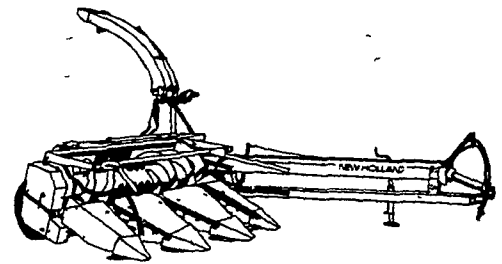

← **COME SEE THESE SPERRY NEW HOLLAND FARM EQUIPMENT SPECIALISTS. THEY'VE GOT THE PRODUCTS AND FINANCING PLANS THAT ARE SURE TO SUIT YOUR NEEDS!**

The Model 892 is the biggest capacity pull-type forage harvester offered by Sperry New Holland. Built for big tractor horsepower, the "892" will power through the driveline, and be used with tractors up to 175 horsepower.

The optional electronic metal detector — a Sperry New Holland exclusive — reduces harvester damage and can cut down on hardware disease. The "892" is available with 12-knife or 8-knife cutterhead. Exclusive underbeveled knives never need rebeveling and make knife sharpening fast and easy. Flip-up feedroll makes shearbar adjustment easy.

Stop in and get a great deal on the Sperry New Holland Model 315 baler. This 14" x 18" baler is built extra rugged to handle tough crops. It's designed to work hard and give years of dependable service.