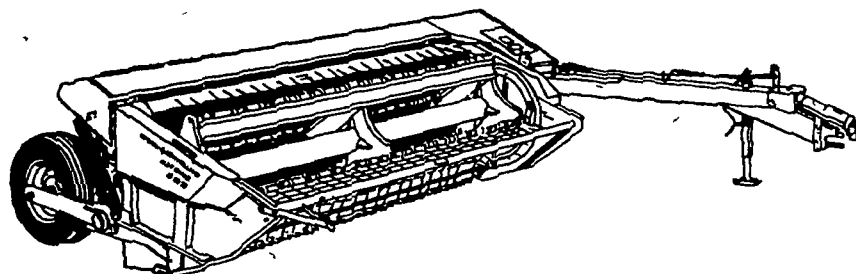

Full-width conditioning rolls in the Model 489 Haybine® mower-conditioner are located in the main frame, not the header. The lighter header responds quicker to ground contours and greatly reduces knife and guard damage. The "489" is designed for operators who demand the very best.