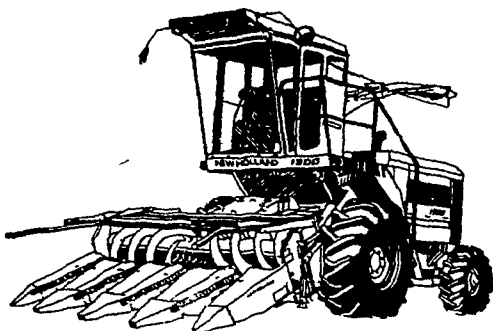

The 250-hp Model 1900 chopper features an exclusive electronic metal detector that reduces harvester damage, and helps cut down on hardware disease. Exclusive underbeveled knives never need rebeveling. Exclusive flip-up feedrolls make shearbar adjustment easy. Exclusive interchangeable cropheads — ideal for the farmer/rancher who chops both windrowed crops and row crops. Plus a big choice of other crop heads. Under-knife baffles increase capacity.