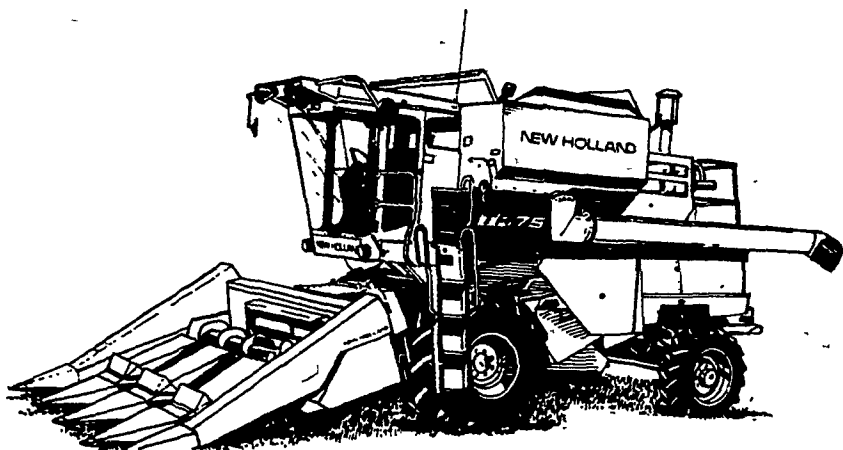

← COME SEE THESE SPERRY NEW HOLLAND FARM EQUIPMENT SPECIALISTS. THEY'VE GOT THE PRODUCTS AND FINANCING PLANS THAT ARE SURE TO SUIT YOUR NEEDS!

The Model 892 is the biggest capacity pull-type forage harvester offered by Sperry New Holland. Built for big tractor horsepower, the "892" will power through the driveline, and be used with tractors up to 175 horsepower.

The optional electronic metal detector — a Sperry New Holland exclusive — reduces harvester damage and can cut down on hardware disease. The "892" is available with 12-knife or 8-knife cutterhead. Exclusive underbeveled knives never need rebeveling and make knife sharpening fast and easy. Flip-up feedroll makes shearbar adjustment easy.

Like all Sperry New Holland machines, the "892" is backed by a service and parts system that's second to none.

There's nothing like a Twin Rotor™ combine from Sperry New Holland. For good reason. The dual-rotor threshing is patented so others can't duplicate it. Come in soon and let us tell you about this exciting advance in combining. There are three models to choose from. And be sure to ask us about the completely new line of Sperry New Holland corn heads, flexible cutterbar soybean headers and rigid cutterbar grain heads.

Stop in and get a great deal on the Sperry New Holland Model 315 baler. This 14" x 18" baler is built extra rugged to handle tough crops. It's designed to work hard and give years of dependable service.