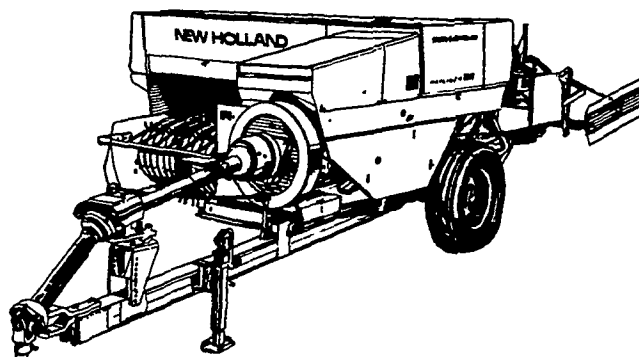

← COME SEE THESE SPERRY NEW HOLLAND FARM EQUIPMENT SPECIALISTS. THEY'VE GOT THE PRODUCTS AND FINANCING PLANS THAT ARE SURE TO SUIT YOUR NEEDS!

The Model 892 is the biggest capacity pull-type forage harvester offered by Sperry New Holland. Built for big tractor horsepower, the "892" will power through the driveline, and be used with tractors up to 175 horsepower.

The optional electronic metal detector — a Sperry New Holland exclusive — reduces harvester damage and can cut down on hardware disease. The "892" is available with 12-knife or 8-knife cutterhead. Exclusive underbeveled knives never need rebeveling and make knife sharpening fast and easy. Flip-up feedroll makes shearbar adjustment easy.

There's a big choice of crop heads, including the exclusive interchangeable 3-row crop head/windrow pickup, 2-row low-profile crop head, conventional windrow pickup, sicklebar and ear-corn snapping heads. Under-knife baffles increase capacity.

Stop in and get a great deal on the Sperry New Holland Model 315 baler. This 14" x 18" baler is built extra rugged to handle tough crops. It's designed to work hard and give years of dependable service.