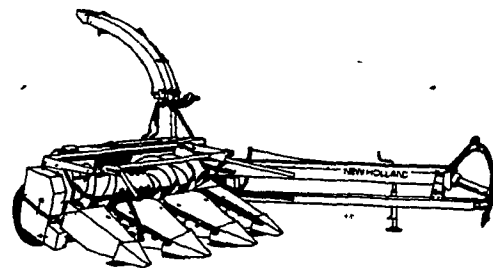

← COME SEE THESE SPERRY NEW HOLLAND FARM EQUIPMENT SPECIALISTS. THEY'VE GOT THE PRODUCTS AND FINANCING PLANS THAT ARE SURE TO SUIT YOUR NEEDS!

The Model 892 is the biggest capacity pull-type forage harvester offered by Sperry New Holland. Built for big tractor horsepower, the "892" will power through the driveline, and be used with tractors up to 175 horsepower.

The optional electronic metal detector — a Sperry New Holland exclusive — reduces harvester damage and can cut down on hardware disease. The "892" is available with 12-knife or 8-knife cutterhead. Exclusive underbeveled knives never need rebeveling and make knife sharpening fast and easy. Flip-up feedroll makes shearbar adjustment easy.

Stop in and get a great deal on the Sperry New Holland Model 315 baler. This 14" x 18" baler is built extra rugged to handle tough crops. It's designed to work hard and give years of dependable service.