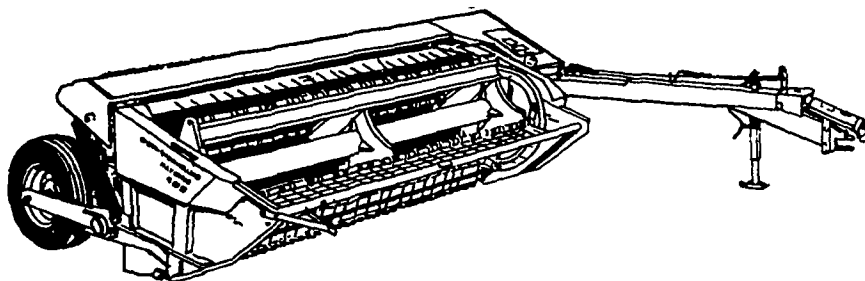

Full-width conditioning rolls in the Model 489 Haybine® mower-conditioner are located in the main frame, not the header. The lighter header responds quicker to ground contours and greatly reduces knife and guard damage. The "489" is designed for operators who demand the very best.