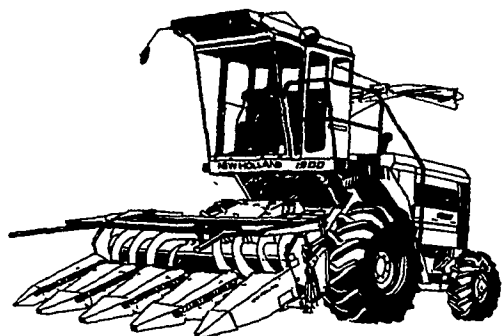

The 250-hp Model 1900 chopper features an exclusive electronic metal detector that reduces harvester damage, and helps cut down on hardware disease. Exclusive underbeveled knives never need rebeveling. Exclusive flip-up feedrolls make shearbar adjustment easy. Exclusive interchangeable cropheads — ideal for the farmer/rancher who chops both windrowed crops and row crops. Plus a big choice of other crop heads. Under-knife baffles increase capacity.