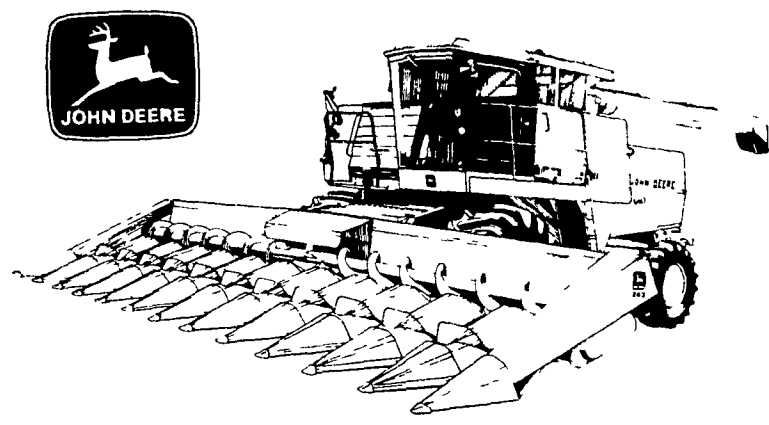

 **C & W EQUIPMENT, INC.**
260 York Rd.
Carlisle, PA 17013
717-243-4419

FARM EQUIPMENT FARM EQUIPMENT FARM EQUIPMENT

 **NEW AND USED EQUIPMENT** 

1 MF 760 Turbo Charged Combine Excellent Condition. 6 row narrow head, 15' platform, Low hrs.	\$36,500
1 NH 782 Forage Harvester w/822 head.	\$10,995
1 NH #8 Forage Box & 234 Wagon	\$5,795
1 NH 365 New tank spreader, truck tires, 794 gal. or 169 cu. ft.	\$2,975

JOHN DEERE COMBINE DEMONSTRATION

Discover for yourself that John Deere Titan Combines continue to be the most productive harvesters of crops grown in this area.

Check out, in the field, such unique advantages as feeder house reverser, on-the-go adjustment of concave, hydraulic control of cylinder speed, Sound-Gard® styled cab, and much more.